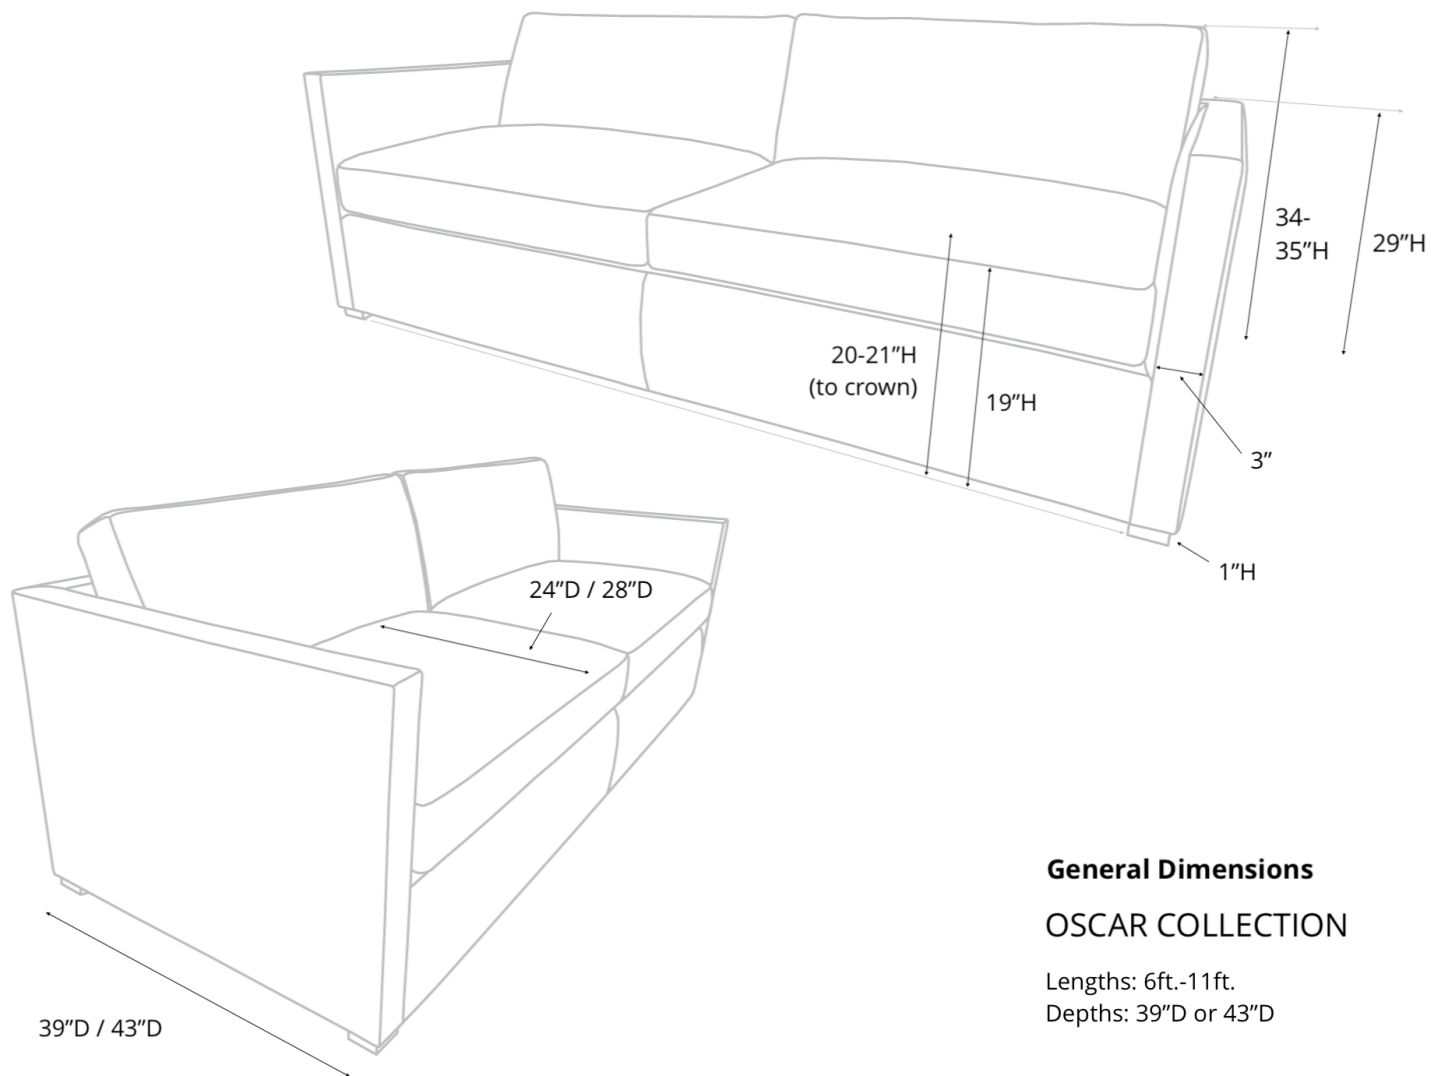

Oscar Collection Dimensions:

[Click here for a printable PDF containing all dimensions for the Oscar Collection \(without sectionals\)](#)

[We also offer custom dimensions & plenty of other customization options. Read more here](#)

	Length	Depth	Seat Depth	Height
Sofas:	72" (2 Cushion)	39" or 43"	24" or 28"	34"-35"
	84" (2 Cushion)	39" or 43"	24" or 28"	34"-35"
	90" (2 Cushion)	39" or 43"	24" or 28"	34"-35"
	96" (2 Cushion)	39" or 43"	24" or 28"	34"-35"
	108" (2 Cushion)	39" or 43"	24" or 28"	34"-35"
	120" (3 Cushion)	39" or 43"	24" or 28"	34"-35"
Chair	40"	39" or 43"	24" or 28"	34"-35"

General Dimensions

OSCAR COLLECTION

Lengths: 6ft.-11ft.

Depths: 39\"D or 43\"D