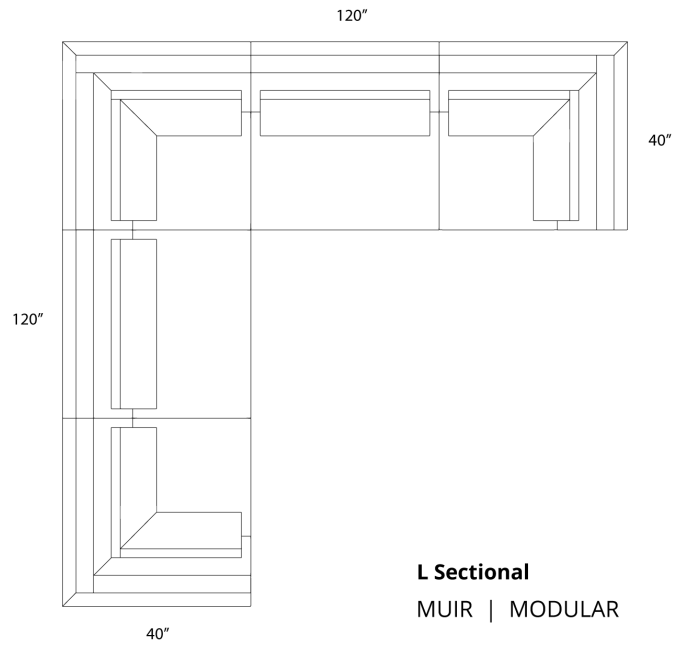

MUIR MODULAR
DETAILED DIMENSIONS

L Sectional - Armless on one end
MUIR | MODULAR