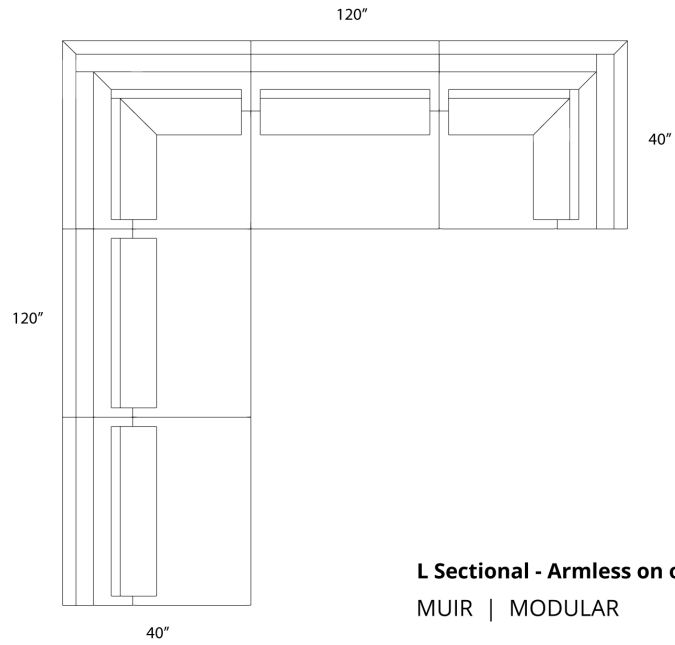

MUIR MODULAR
DETAILED DIMENSIONS

L Sectional - Armless on one end
MUIR | MODULAR