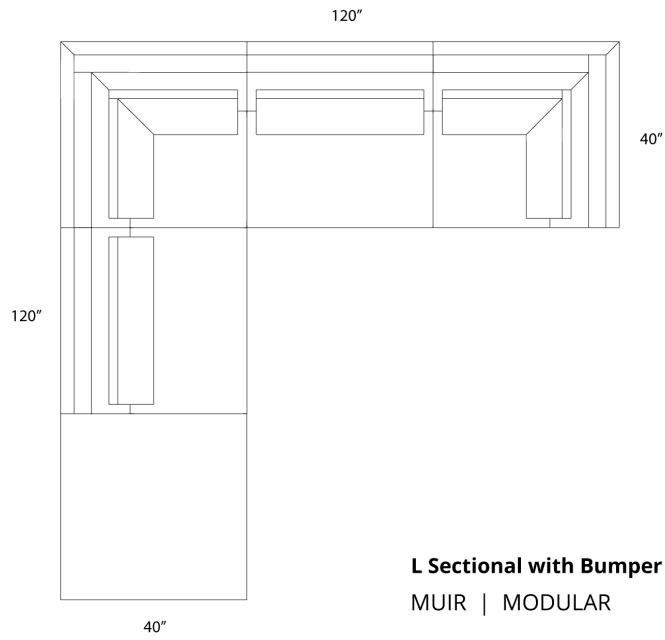

MUIR MODULAR
DETAILED DIMENSIONS

L Sectional - Armless on one end
MUIR | MODULAR