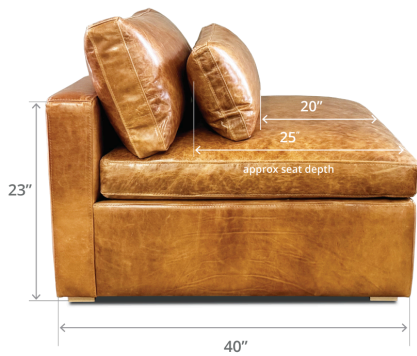

MUIR MODULAR
DETAILED DIMENSIONS

L Sectional - Armless on one end
MUIR | MODULAR