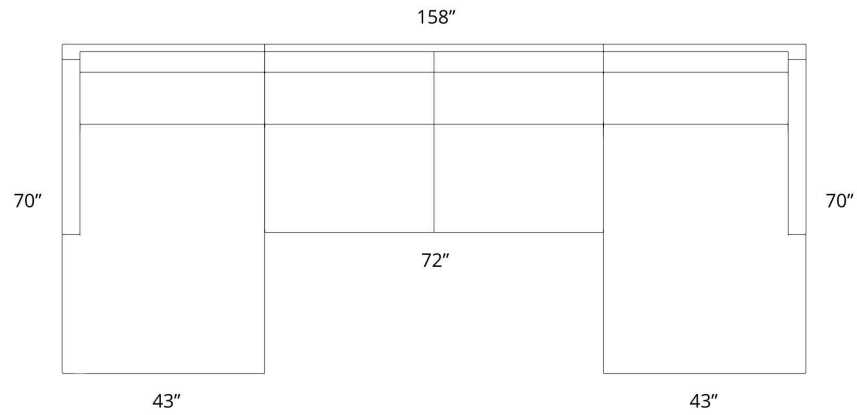

134"L x 40"D (center) x 70"D (chaise)
MUIR TRACK ARM | U CHAISE SECTIONAL

134"L x 44"D (center) x 70"D (chaise)
MUIR TRACK ARM | U CHAISE SECTIONAL

146" L x 40" D (center) x 70" D (chaise)
MUIR TRACK ARM | U CHAISE SECTIONAL

146" L x 44" D (center) x 70" D (chaise)
MUIR TRACK ARM | U CHAISE SECTIONAL

158"L x 40"D (center) x 70"D (chaise)
MUIR TRACK ARM | U CHAISE SECTIONAL

158"L x 44"D (center) x 70"D (chaise)
MUIR TRACK ARM | U CHAISE SECTIONAL

170"L x 40"D (center) x 70"D (chaise)
MUIR TRACK ARM | U CHAISE SECTIONAL

170"L x 44"D (center) x 70"D (chaise)
MUIR TRACK ARM | U CHAISE SECTIONAL

182"L x 40"D (center) x 70"D (chaise)
MUIR TRACK ARM | U CHAISE SECTIONAL

182"L x 44"D (center) x 70"D (chaise)
MUIR TRACK ARM | U CHAISE SECTIONAL