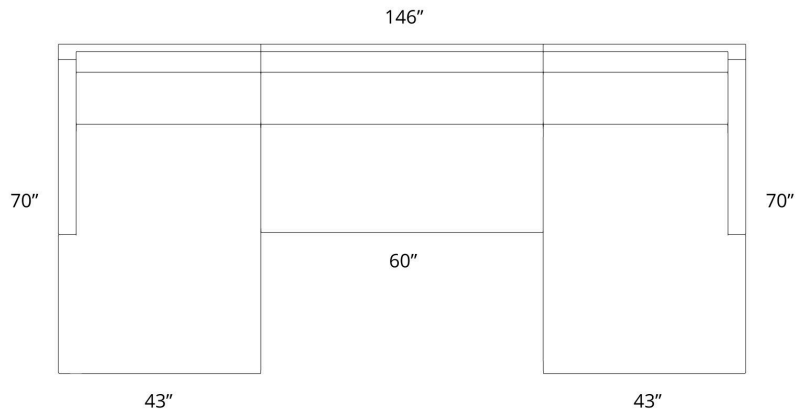

MUIR TRACK ARM
DETAILED DIMENSIONS

*dimensions are approximate

122"L x 40"D (center) x 70"D (chaise)
MUIR TRACK ARM | U CHAISE SECTIONAL

122"L x 44"D (center) x 70"D (chaise)
MUIR TRACK ARM | U CHAISE SECTIONAL

134"L x 40"D (center) x 70"D (chaise)
MUIR TRACK ARM | U CHAISE SECTIONAL

134"L x 44"D (center) x 70"D (chaise)
MUIR TRACK ARM | U CHAISE SECTIONAL

146" L x 40" D (center) x 70" D (chaise)
MUIR TRACK ARM | U CHAISE SECTIONAL

146" L x 44" D (center) x 70" D (chaise)
MUIR TRACK ARM | U CHAISE SECTIONAL

158"L x 40"D (center) x 70"D (chaise)
MUIR TRACK ARM | U CHAISE SECTIONAL

158"L x 44"D (center) x 70"D (chaise)
MUIR TRACK ARM | U CHAISE SECTIONAL

182"L x 44"D (center) x 70"D (chaise)
MUIR TRACK ARM | U CHAISE SECTIONAL