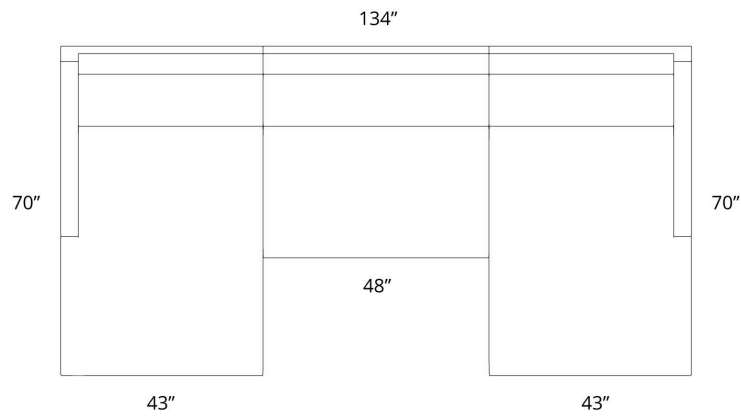

MUIR TRACK ARM
DETAILED DIMENSIONS

*dimensions are approximate

122"L x 40"D (center) x 70"D (chaise)
MUIR TRACK ARM | U CHAISE SECTIONAL

122"L x 44"D (center) x 70"D (chaise)
MUIR TRACK ARM | U CHAISE SECTIONAL

134"L x 40"D (center) x 70"D (chaise)
MUIR TRACK ARM | U CHAISE SECTIONAL

134"L x 44"D (center) x 70"D (chaise)
MUIR TRACK ARM | U CHAISE SECTIONAL

146" L x 40" D (center) x 70" D (chaise)
MUIR TRACK ARM | U CHAISE SECTIONAL

146" L x 44" D (center) x 70" D (chaise)
MUIR TRACK ARM | U CHAISE SECTIONAL

158"L x 40"D (center) x 70"D (chaise)
MUIR TRACK ARM | U CHAISE SECTIONAL

158"L x 44"D (center) x 70"D (chaise)
MUIR TRACK ARM | U CHAISE SECTIONAL

182"L x 44"D (center) x 70"D (chaise)
MUIR TRACK ARM | U CHAISE SECTIONAL