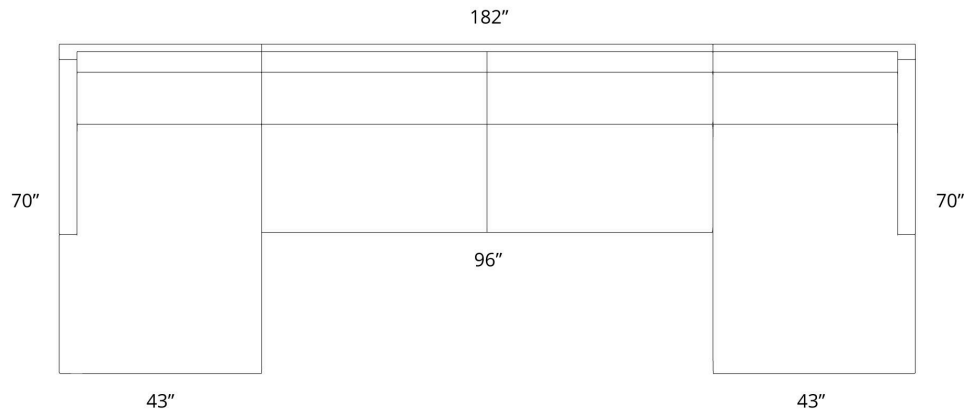

134"L x 40"D (center) x 70"D (chaise)
MUIR TRACK ARM | U CHAISE SECTIONAL

134"L x 44"D (center) x 70"D (chaise)
MUIR TRACK ARM | U CHAISE SECTIONAL

146" L x 40" D (center) x 70" D (chaise)
MUIR TRACK ARM | U CHAISE SECTIONAL

146" L x 44" D (center) x 70" D (chaise)
MUIR TRACK ARM | U CHAISE SECTIONAL

158"L x 40"D (center) x 70"D (chaise)
MUIR TRACK ARM | U CHAISE SECTIONAL

158"L x 44"D (center) x 70"D (chaise)
MUIR TRACK ARM | U CHAISE SECTIONAL

170"L x 40"D (center) x 70"D (chaise)
MUIR TRACK ARM | U CHAISE SECTIONAL

170"L x 44"D (center) x 70"D (chaise)
MUIR TRACK ARM | U CHAISE SECTIONAL

182"L x 40"D (center) x 70"D (chaise)
MUIR TRACK ARM | U CHAISE SECTIONAL

182"L x 44"D (center) x 70"D (chaise)
MUIR TRACK ARM | U CHAISE SECTIONAL