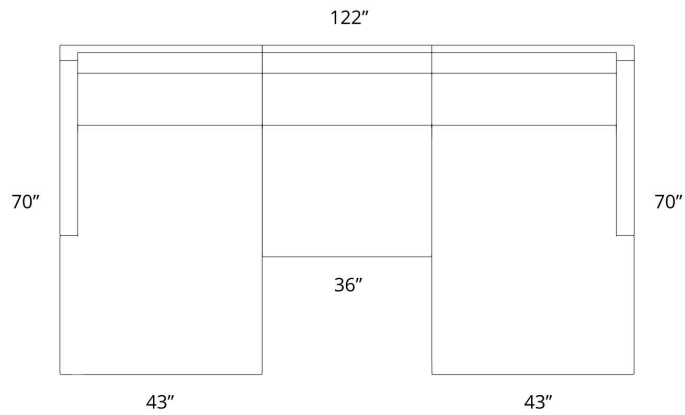

MUIR TRACK ARM
DETAILED DIMENSIONS

*dimensions are approximate

122"L x 40"D (center) x 70"D (chaise)
MUIR TRACK ARM | U CHAISE SECTIONAL

122"L x 44"D (center) x 70"D (chaise)
MUIR TRACK ARM | U CHAISE SECTIONAL

134"L x 40"D (center) x 70"D (chaise)
MUIR TRACK ARM | U CHAISE SECTIONAL

134"L x 44"D (center) x 70"D (chaise)
MUIR TRACK ARM | U CHAISE SECTIONAL

146" L x 40" D (center) x 70" D (chaise)
MUIR TRACK ARM | U CHAISE SECTIONAL

146" L x 44" D (center) x 70" D (chaise)
MUIR TRACK ARM | U CHAISE SECTIONAL

158"L x 40"D (center) x 70"D (chaise)
MUIR TRACK ARM | U CHAISE SECTIONAL

158"L x 44"D (center) x 70"D (chaise)
MUIR TRACK ARM | U CHAISE SECTIONAL

182"L x 44"D (center) x 70"D (chaise)
MUIR TRACK ARM | U CHAISE SECTIONAL