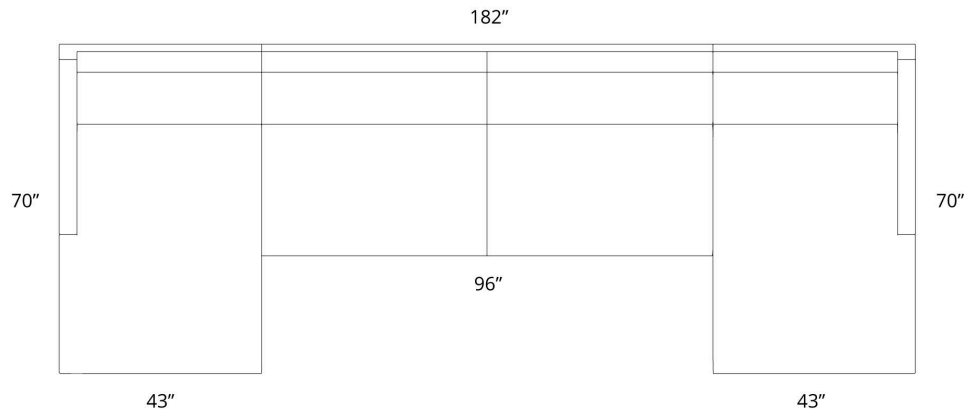

134"L x 40"D (center) x 70"D (chaise)
MUIR TRACK ARM | U CHAISE SECTIONAL

134"L x 44"D (center) x 70"D (chaise)
MUIR TRACK ARM | U CHAISE SECTIONAL

146" L x 40" D (center) x 70" D (chaise)
MUIR TRACK ARM | U CHAISE SECTIONAL

146" L x 44" D (center) x 70" D (chaise)
MUIR TRACK ARM | U CHAISE SECTIONAL

158"L x 40"D (center) x 70"D (chaise)
MUIR TRACK ARM | U CHAISE SECTIONAL

158"L x 44"D (center) x 70"D (chaise)
MUIR TRACK ARM | U CHAISE SECTIONAL

170"L x 40"D (center) x 70"D (chaise)
MUIR TRACK ARM | U CHAISE SECTIONAL

170"L x 44"D (center) x 70"D (chaise)
MUIR TRACK ARM | U CHAISE SECTIONAL

182"L x 40"D (center) x 70"D (chaise)
MUIR TRACK ARM | U CHAISE SECTIONAL

182"L x 44"D (center) x 70"D (chaise)
MUIR TRACK ARM | U CHAISE SECTIONAL