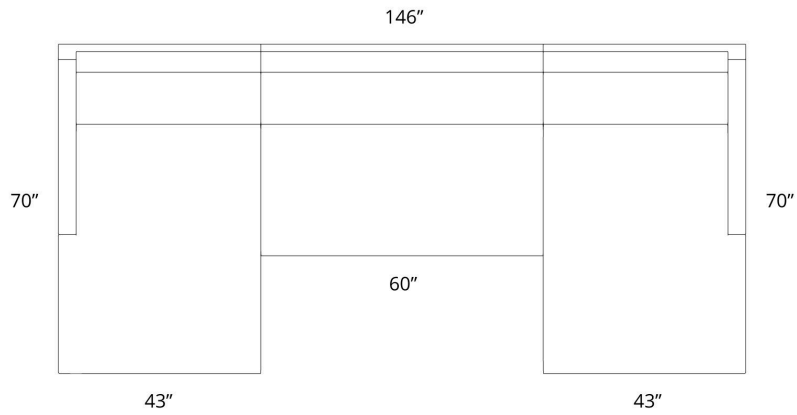

MUIR TRACK ARM
DETAILED DIMENSIONS

*dimensions are approximate

122"L x 40"D (center) x 70"D (chaise)
MUIR TRACK ARM | U CHAISE SECTIONAL

122"L x 44"D (center) x 70"D (chaise)
MUIR TRACK ARM | U CHAISE SECTIONAL

134"L x 40"D (center) x 70"D (chaise)
MUIR TRACK ARM | U CHAISE SECTIONAL

134"L x 44"D (center) x 70"D (chaise)
MUIR TRACK ARM | U CHAISE SECTIONAL

146" L x 40" D (center) x 70" D (chaise)
MUIR TRACK ARM | U CHAISE SECTIONAL

146" L x 44" D (center) x 70" D (chaise)
MUIR TRACK ARM | U CHAISE SECTIONAL

158"L x 40"D (center) x 70"D (chaise)
MUIR TRACK ARM | U CHAISE SECTIONAL

158"L x 44"D (center) x 70"D (chaise)
MUIR TRACK ARM | U CHAISE SECTIONAL

182"L x 44"D (center) x 70"D (chaise)
MUIR TRACK ARM | U CHAISE SECTIONAL