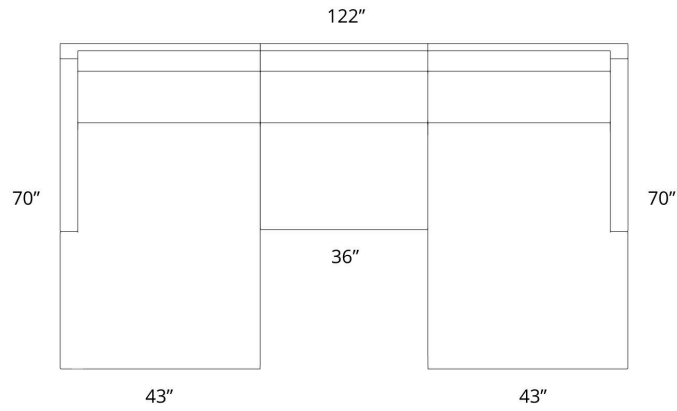

MUIR TRACK ARM
DETAILED DIMENSIONS

*dimensions are approximate

122"L x 40"D (center) x 70"D (chaise)
MUIR TRACK ARM | U CHAISE SECTIONAL

122"L x 44"D (center) x 70"D (chaise)
MUIR TRACK ARM | U CHAISE SECTIONAL

134"L x 40"D (center) x 70"D (chaise)
MUIR TRACK ARM | U CHAISE SECTIONAL

134"L x 44"D (center) x 70"D (chaise)
MUIR TRACK ARM | U CHAISE SECTIONAL

146" L x 40" D (center) x 70" D (chaise)
MUIR TRACK ARM | U CHAISE SECTIONAL

146" L x 44" D (center) x 70" D (chaise)
MUIR TRACK ARM | U CHAISE SECTIONAL

158"L x 40"D (center) x 70"D (chaise)
MUIR TRACK ARM | U CHAISE SECTIONAL

158"L x 44"D (center) x 70"D (chaise)
MUIR TRACK ARM | U CHAISE SECTIONAL

182"L x 44"D (center) x 70"D (chaise)
MUIR TRACK ARM | U CHAISE SECTIONAL