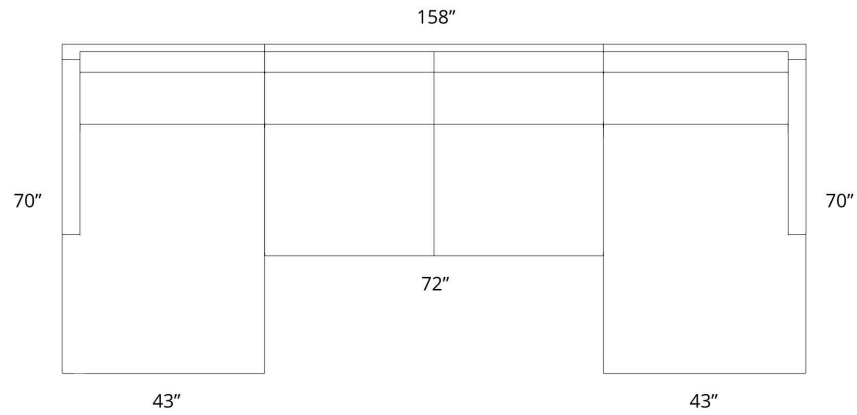

134"L x 40"D (center) x 70"D (chaise)
MUIR TRACK ARM | U CHAISE SECTIONAL

134"L x 44"D (center) x 70"D (chaise)
MUIR TRACK ARM | U CHAISE SECTIONAL

146" L x 40" D (center) x 70" D (chaise)
MUIR TRACK ARM | U CHAISE SECTIONAL

146" L x 44" D (center) x 70" D (chaise)
MUIR TRACK ARM | U CHAISE SECTIONAL

158"L x 40"D (center) x 70"D (chaise)
MUIR TRACK ARM | U CHAISE SECTIONAL

158"L x 44"D (center) x 70"D (chaise)
MUIR TRACK ARM | U CHAISE SECTIONAL

170"L x 40"D (center) x 70"D (chaise)
MUIR TRACK ARM | U CHAISE SECTIONAL

170"L x 44"D (center) x 70"D (chaise)
MUIR TRACK ARM | U CHAISE SECTIONAL

182"L x 40"D (center) x 70"D (chaise)
MUIR TRACK ARM | U CHAISE SECTIONAL

182"L x 44"D (center) x 70"D (chaise)
MUIR TRACK ARM | U CHAISE SECTIONAL