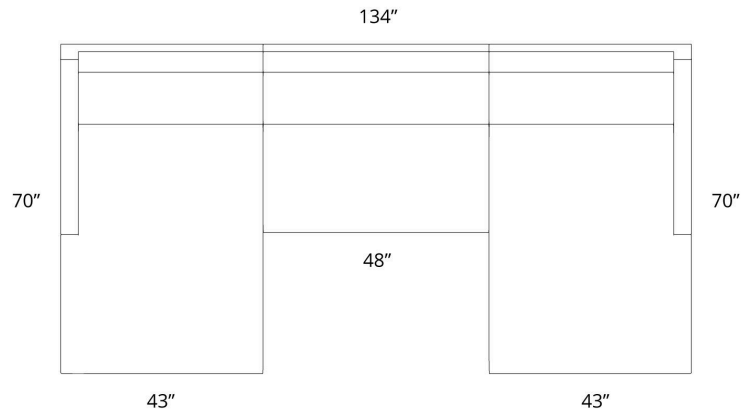

MUIR TRACK ARM
DETAILED DIMENSIONS

*dimensions are approximate

122"L x 40"D (center) x 70"D (chaise)
MUIR TRACK ARM | U CHAISE SECTIONAL

122"L x 44"D (center) x 70"D (chaise)
MUIR TRACK ARM | U CHAISE SECTIONAL

134"L x 40"D (center) x 70"D (chaise)
MUIR TRACK ARM | U CHAISE SECTIONAL

134"L x 44"D (center) x 70"D (chaise)
MUIR TRACK ARM | U CHAISE SECTIONAL

146" L x 40" D (center) x 70" D (chaise)
MUIR TRACK ARM | U CHAISE SECTIONAL

146" L x 44" D (center) x 70" D (chaise)
MUIR TRACK ARM | U CHAISE SECTIONAL

158"L x 40"D (center) x 70"D (chaise)
MUIR TRACK ARM | U CHAISE SECTIONAL

158"L x 44"D (center) x 70"D (chaise)
MUIR TRACK ARM | U CHAISE SECTIONAL

182"L x 44"D (center) x 70"D (chaise)
MUIR TRACK ARM | U CHAISE SECTIONAL