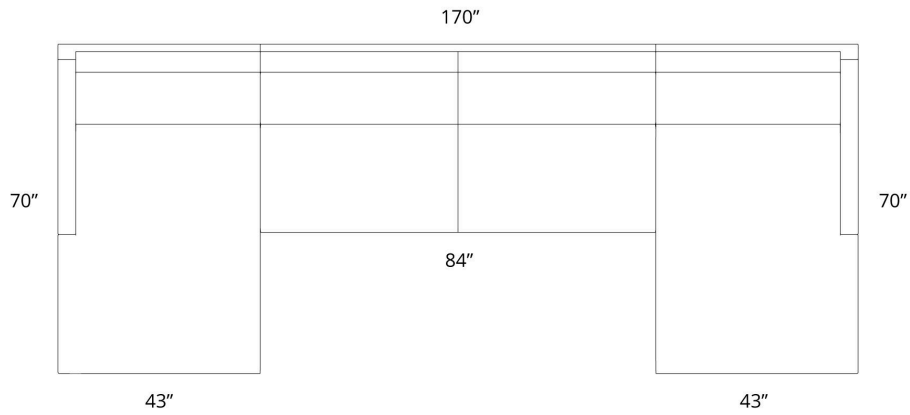

134"L x 40"D (center) x 70"D (chaise)
MUIR TRACK ARM | U CHAISE SECTIONAL

134"L x 44"D (center) x 70"D (chaise)
MUIR TRACK ARM | U CHAISE SECTIONAL

146" L x 40" D (center) x 70" D (chaise)
MUIR TRACK ARM | U CHAISE SECTIONAL

146" L x 44" D (center) x 70" D (chaise)
MUIR TRACK ARM | U CHAISE SECTIONAL

158"L x 40"D (center) x 70"D (chaise)
MUIR TRACK ARM | U CHAISE SECTIONAL

158"L x 44"D (center) x 70"D (chaise)
MUIR TRACK ARM | U CHAISE SECTIONAL

170"L x 40"D (center) x 70"D (chaise)
MUIR TRACK ARM | U CHAISE SECTIONAL

170"L x 44"D (center) x 70"D (chaise)
MUIR TRACK ARM | U CHAISE SECTIONAL

182"L x 40"D (center) x 70"D (chaise)
MUIR TRACK ARM | U CHAISE SECTIONAL

182"L x 44"D (center) x 70"D (chaise)
MUIR TRACK ARM | U CHAISE SECTIONAL