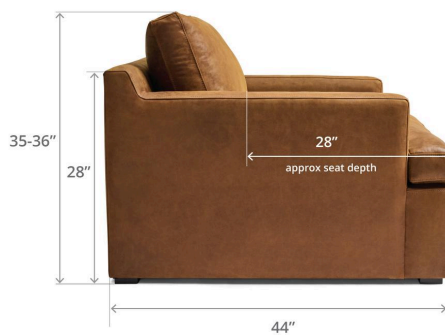

MUIR TRACK ARM
DETAILED DIMENSIONS

*dimensions are approximate

122"L x 40"D (center) x 70"D (chaise)
MUIR TRACK ARM | U CHAISE SECTIONAL

122"L x 44"D (center) x 70"D (chaise)
MUIR TRACK ARM | U CHAISE SECTIONAL

134"L x 40"D (center) x 70"D (chaise)
MUIR TRACK ARM | U CHAISE SECTIONAL

134"L x 44"D (center) x 70"D (chaise)
MUIR TRACK ARM | U CHAISE SECTIONAL

146" L x 40" D (center) x 70" D (chaise)
MUIR TRACK ARM | U CHAISE SECTIONAL

170"L x 40"D (center) x 70"D (chaise)
MUIR TRACK ARM | U CHAISE SECTIONAL

170"L x 44"D (center) x 70"D (chaise)
MUIR TRACK ARM | U CHAISE SECTIONAL

182"L x 40"D (center) x 70"D (chaise)
MUIR TRACK ARM | U CHAISE SECTIONAL

182"L x 44"D (center) x 70"D (chaise)
MUIR TRACK ARM | U CHAISE SECTIONAL