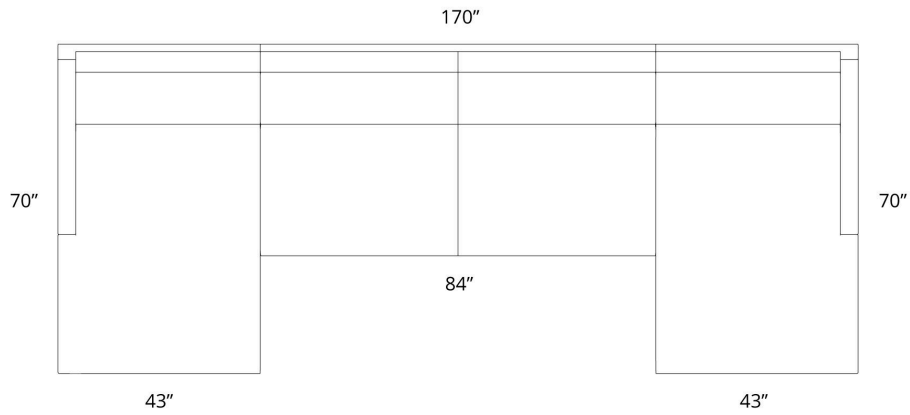

134"L x 40"D (center) x 70"D (chaise)
MUIR TRACK ARM | U CHAISE SECTIONAL

134"L x 44"D (center) x 70"D (chaise)
MUIR TRACK ARM | U CHAISE SECTIONAL

146" L x 40" D (center) x 70" D (chaise)
MUIR TRACK ARM | U CHAISE SECTIONAL

146" L x 44" D (center) x 70" D (chaise)
MUIR TRACK ARM | U CHAISE SECTIONAL

158"L x 40"D (center) x 70"D (chaise)
MUIR TRACK ARM | U CHAISE SECTIONAL

158"L x 44"D (center) x 70"D (chaise)
MUIR TRACK ARM | U CHAISE SECTIONAL

170"L x 40"D (center) x 70"D (chaise)
MUIR TRACK ARM | U CHAISE SECTIONAL

170"L x 44"D (center) x 70"D (chaise)
MUIR TRACK ARM | U CHAISE SECTIONAL

182"L x 40"D (center) x 70"D (chaise)
MUIR TRACK ARM | U CHAISE SECTIONAL

182"L x 44"D (center) x 70"D (chaise)
MUIR TRACK ARM | U CHAISE SECTIONAL