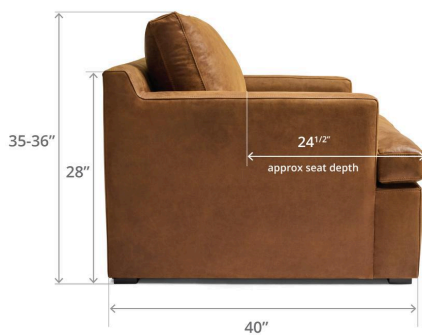

MUIR TRACK ARM
DETAILED DIMENSIONS

*dimensions are approximate

122"L x 40"D (center) x 70"D (chaise)
MUIR TRACK ARM | U CHAISE SECTIONAL

122"L x 44"D (center) x 70"D (chaise)
MUIR TRACK ARM | U CHAISE SECTIONAL

134"L x 40"D (center) x 70"D (chaise)
MUIR TRACK ARM | U CHAISE SECTIONAL

134"L x 44"D (center) x 70"D (chaise)
MUIR TRACK ARM | U CHAISE SECTIONAL

146" L x 40" D (center) x 70" D (chaise)
MUIR TRACK ARM | U CHAISE SECTIONAL

170"L x 40"D (center) x 70"D (chaise)
MUIR TRACK ARM | U CHAISE SECTIONAL

170"L x 44"D (center) x 70"D (chaise)
MUIR TRACK ARM | U CHAISE SECTIONAL

182"L x 40"D (center) x 70"D (chaise)
MUIR TRACK ARM | U CHAISE SECTIONAL

182"L x 44"D (center) x 70"D (chaise)
MUIR TRACK ARM | U CHAISE SECTIONAL