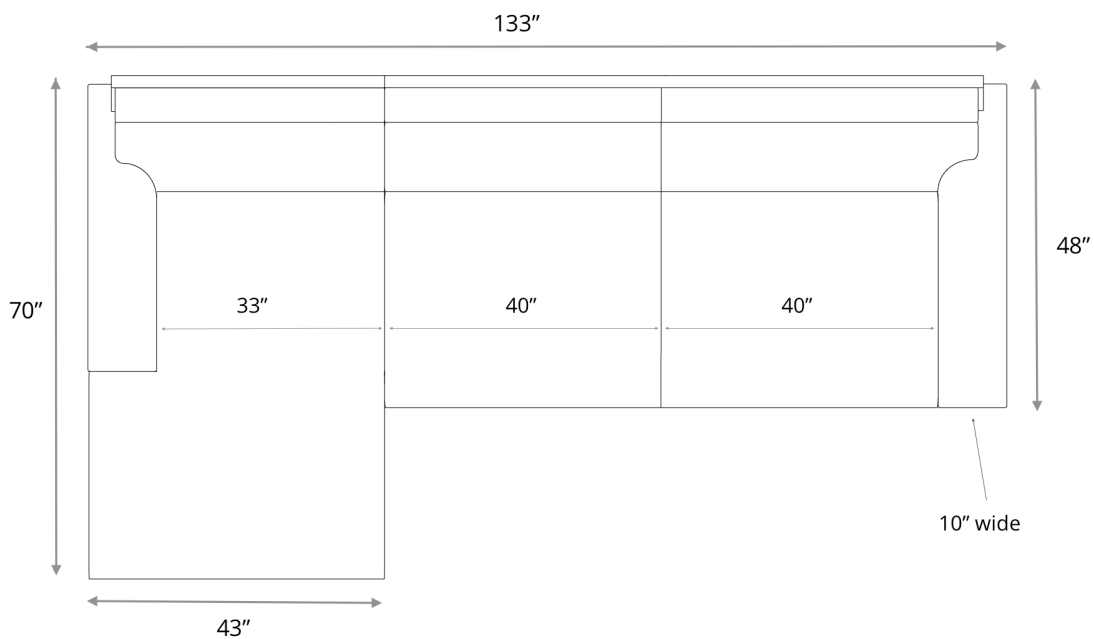

Cushion Option 1 - STUDIO DEPTH 43"
LANGSTON | SOFA CHAISE SECTIONAL

Cushion Option 2 - STUDIO DEPTH 43"
LANGSTON | SOFA CHAISE SECTIONAL

Cushion Option 1 - DEEP 48"
LANGSTON | SOFA CHAISE SECTIONAL

Cushion Option 2 - DEEP 48"

LANGSTON | SOFA CHAISE SECTIONAL

General Dimensions

LANGSTON | SOFA CHAISE