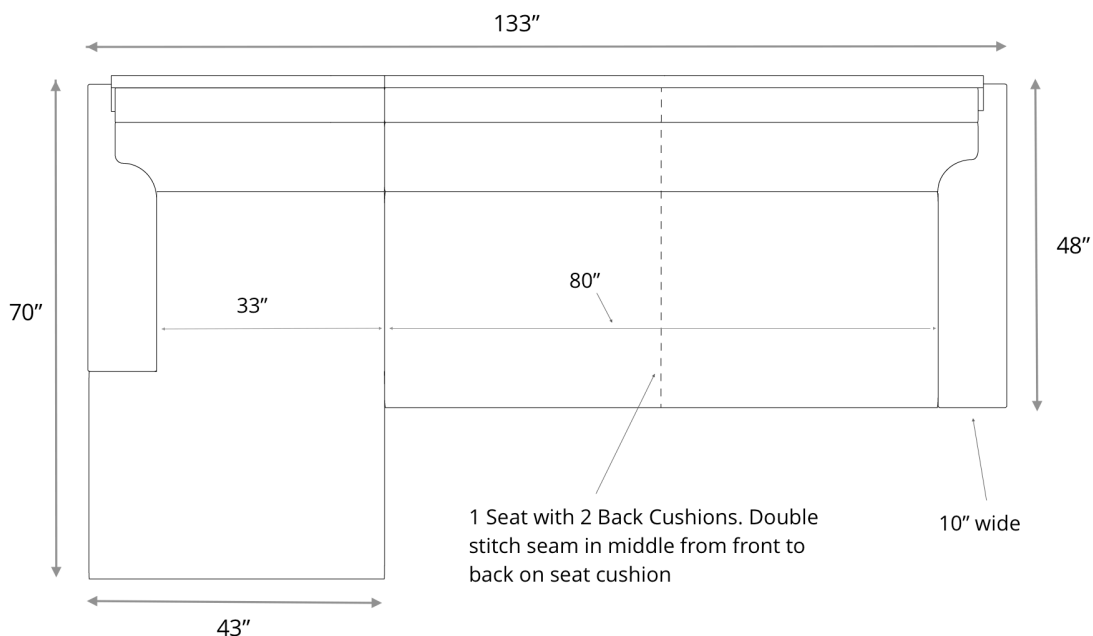

Cushion Option 1 - STUDIO DEPTH 43"
LANGSTON | SOFA CHAISE SECTIONAL

Cushion Option 2 - STUDIO DEPTH 43"
LANGSTON | SOFA CHAISE SECTIONAL

Cushion Option 1 - DEEP 48"
LANGSTON | SOFA CHAISE SECTIONAL

Cushion Option 2 - DEEP 48"

LANGSTON | SOFA CHAISE SECTIONAL

General Dimensions

LANGSTON | SOFA CHAISE