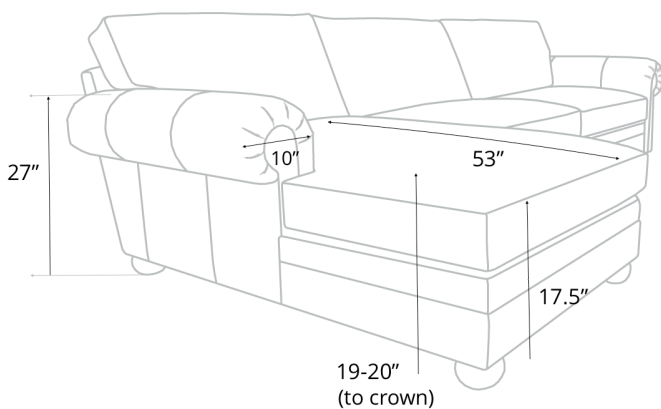

Cushion Option 1 - STUDIO DEPTH 43"
LANGSTON | SOFA CHAISE SECTIONAL

Cushion Option 2 - STUDIO DEPTH 43"
LANGSTON | SOFA CHAISE SECTIONAL

Cushion Option 1 - DEEP 48"
LANGSTON | SOFA CHAISE SECTIONAL

Cushion Option 2 - DEEP 48"

LANGSTON | SOFA CHAISE SECTIONAL

General Dimensions

LANGSTON | SOFA CHAISE