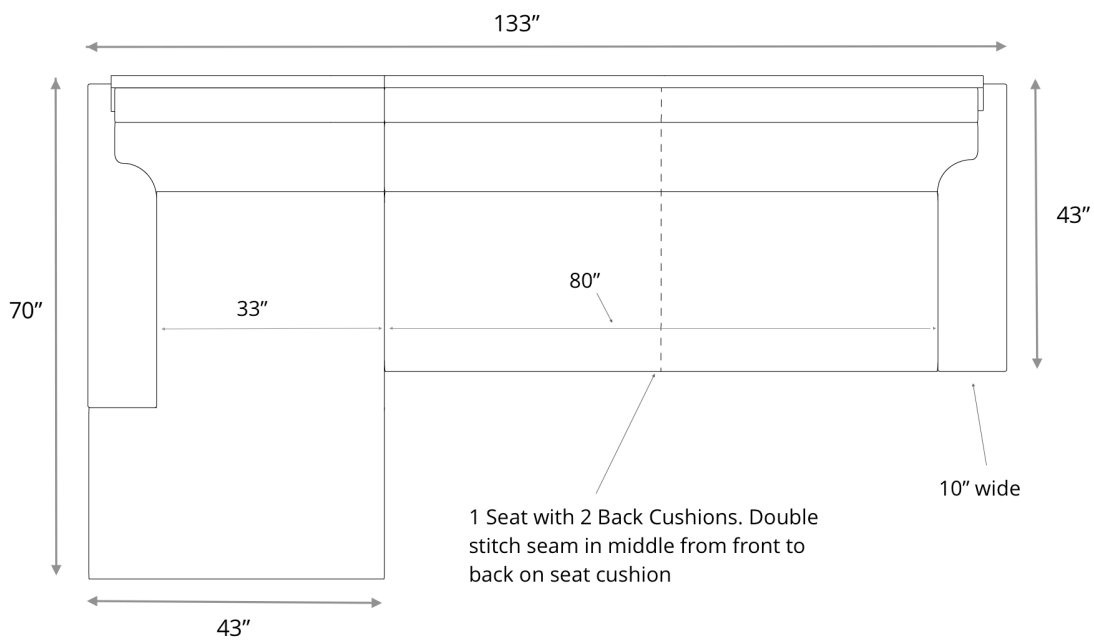

Cushion Option 1 - STUDIO DEPTH 43"
LANGSTON | SOFA CHAISE SECTIONAL

Cushion Option 2 - STUDIO DEPTH 43"
LANGSTON | SOFA CHAISE SECTIONAL

Cushion Option 1 - DEEP 48"
LANGSTON | SOFA CHAISE SECTIONAL

Cushion Option 2 - DEEP 48"

LANGSTON | SOFA CHAISE SECTIONAL

General Dimensions

LANGSTON | SOFA CHAISE