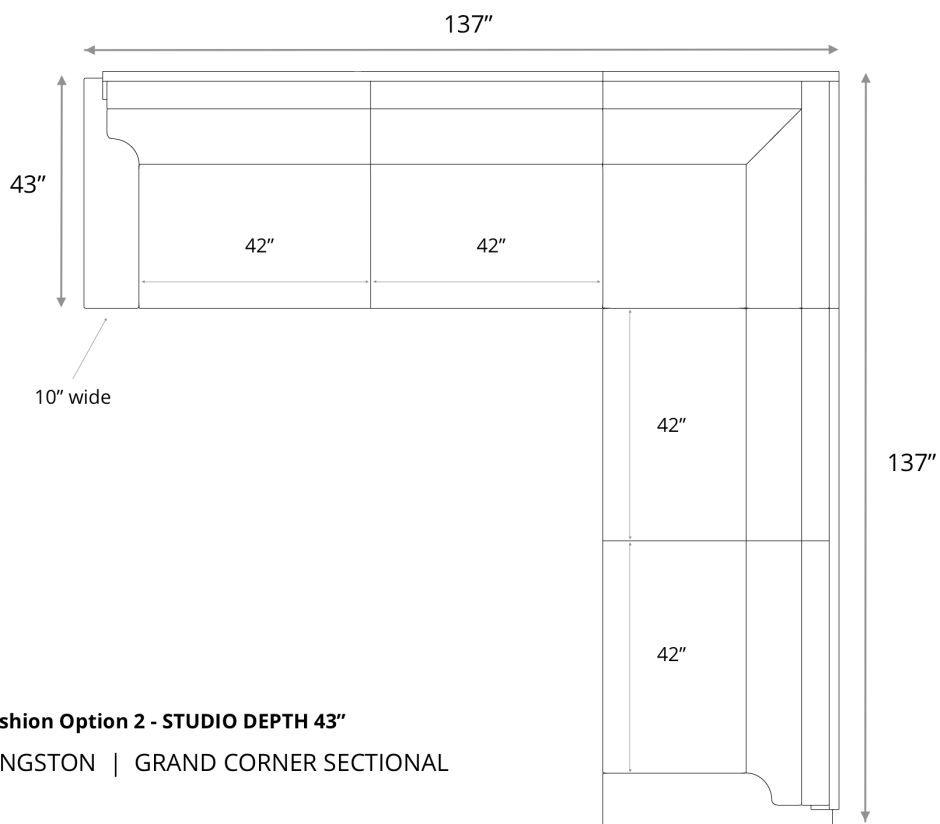

Cushion Option 1 - STUDIO DEPTH 43"
LANGSTON | GRAND CORNER SECTIONAL

General Dimensions

LANGSTON | COLLECTION