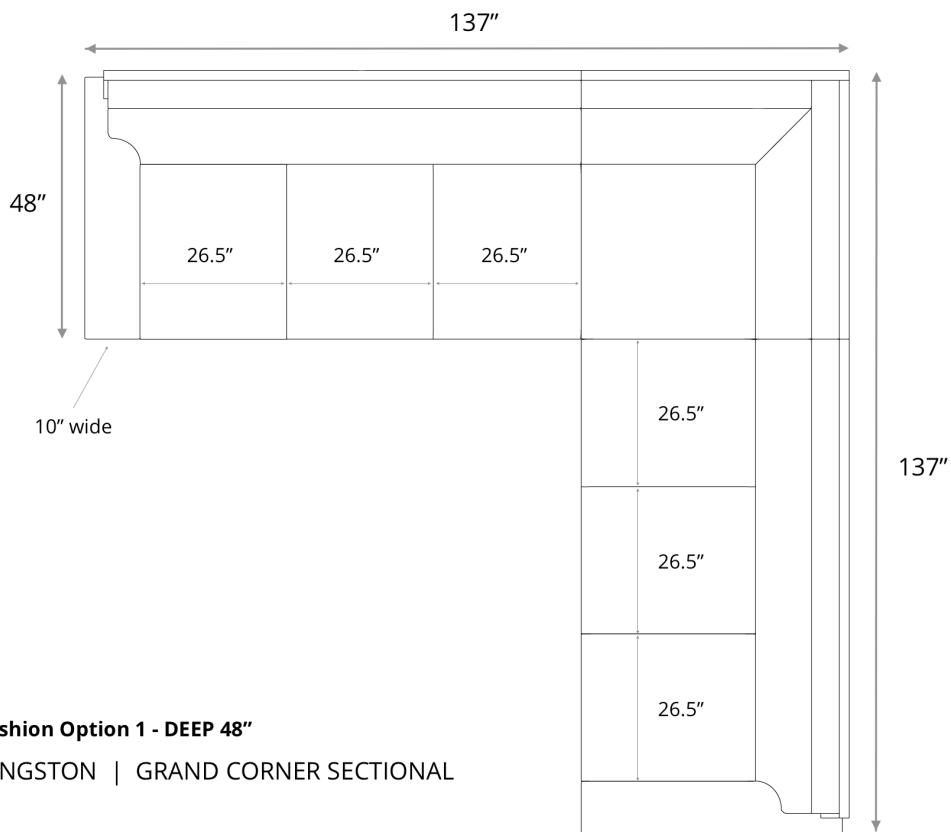

Cushion Option 1 - STUDIO DEPTH 43"
LANGSTON | GRAND CORNER SECTIONAL

General Dimensions

LANGSTON | COLLECTION