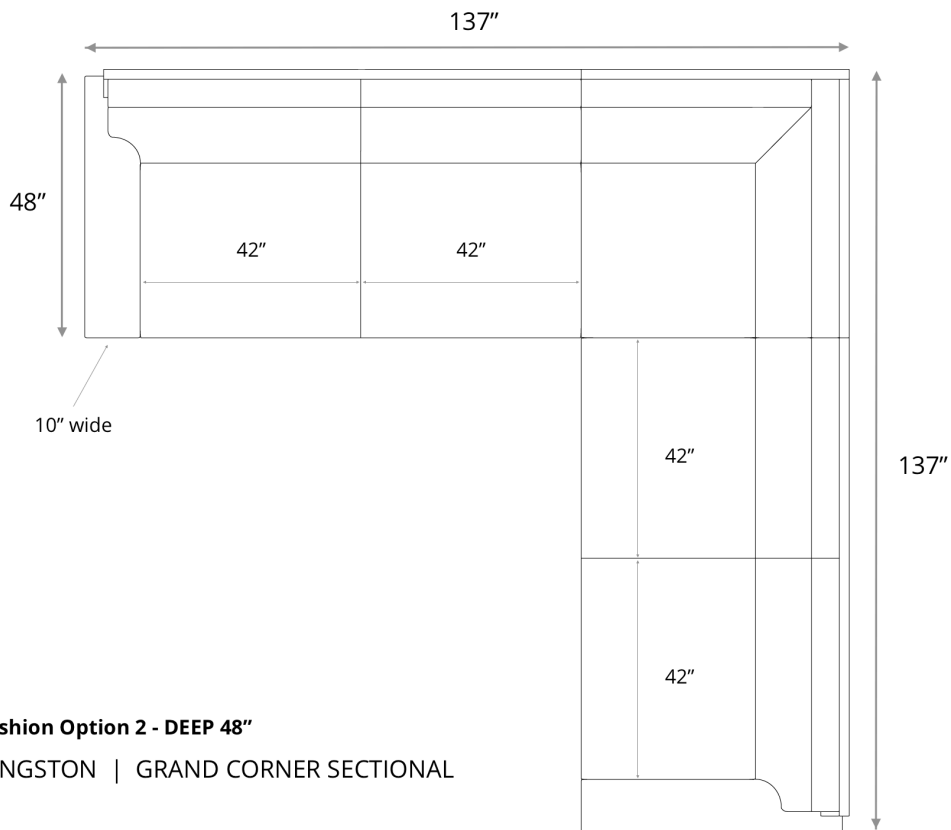

Cushion Option 1 - STUDIO DEPTH 43"
LANGSTON | GRAND CORNER SECTIONAL

General Dimensions

LANGSTON | COLLECTION