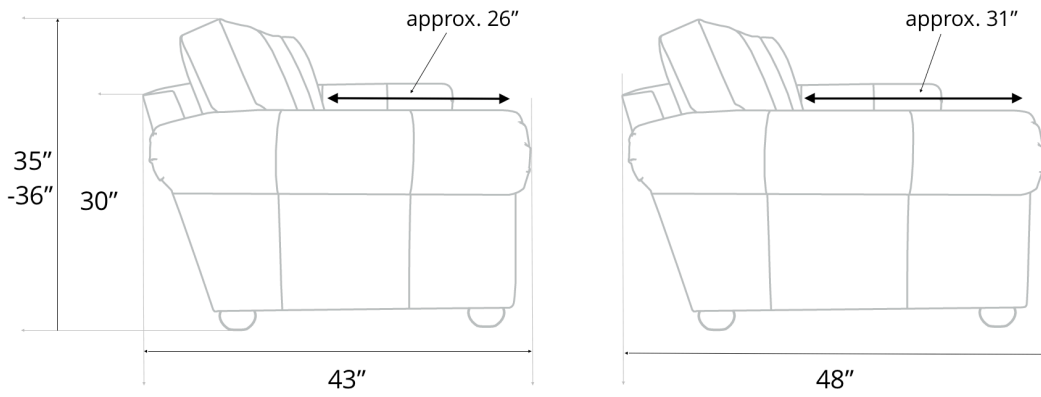

Langston Collection Dimensions and Cushion Options:

	Length	Depth	Seat Depth	Height
Sofas:	72" (Twin Cushion)	43" or 48"	26" or 31"	34-35"
	84" (Twin Cushion)	43" or 48"	26" or 31"	34-35"
	96" (3 Cushion)	43" or 48"	26" or 31"	34-35"
	108" (3 Cushion)	43" or 48"	26" or 31"	34-35"
	120" (3 Cushion)	43" or 48"	26" or 31"	34-35"
	132" (4 Cushion)	43" or 48"	26" or 31"	34-35"
Chair	43"	43" or 48"	26" or 31"	34-35"
Chaise	43"	70"	53"	34-35"
Ottoman	26"	22"		18"

General Dimensions

LANGSTON | COLLECTION

Chair/Chaise/Ottoman
LANGSTON | COLLECTION