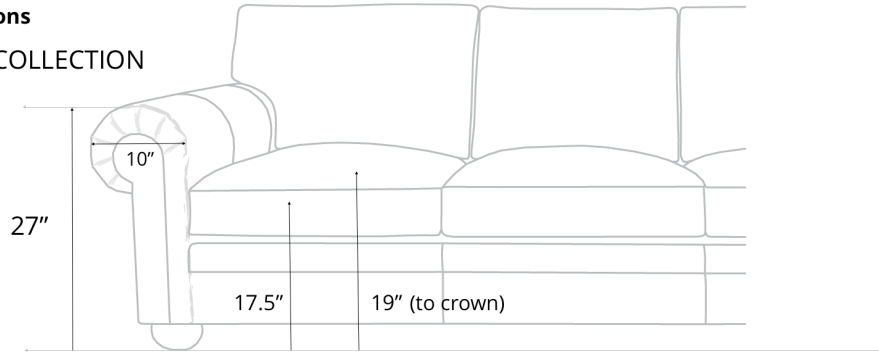

Langston Collection Dimensions and Cushion Options:

	Length	Depth	Seat Depth	Height
Sofas:	72" (Twin Cushion)	43" or 48"	26" or 31"	34-35"
	84" (Twin Cushion)	43" or 48"	26" or 31"	34-35"
	96" (3 Cushion)	43" or 48"	26" or 31"	34-35"
	108" (3 Cushion)	43" or 48"	26" or 31"	34-35"
	120" (3 Cushion)	43" or 48"	26" or 31"	34-35"
	132" (4 Cushion)	43" or 48"	26" or 31"	34-35"
Chair	43"	43" or 48"	26" or 31"	34-35"
Chaise	43"	70"	53"	34-35"
Ottoman	26"	22"		18"

General Dimensions

LANGSTON | COLLECTION

Chair/Chaise/Ottoman
LANGSTON | COLLECTION