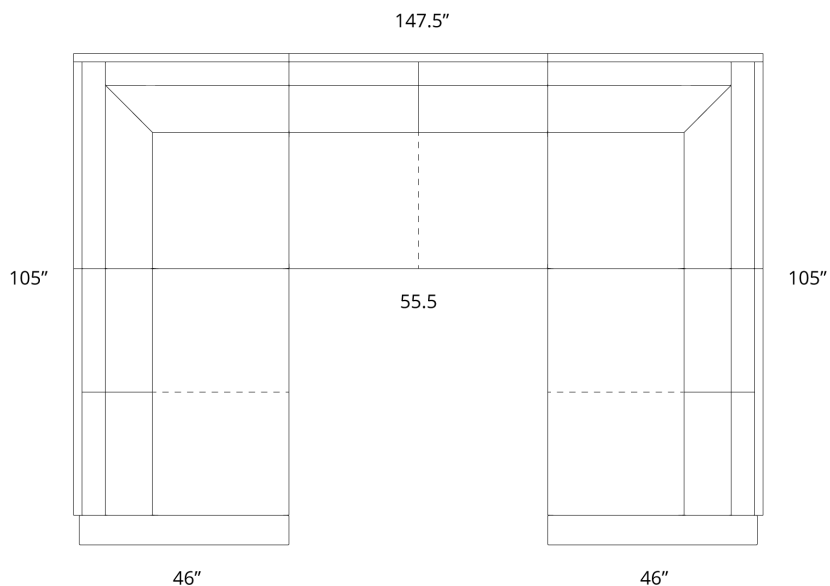

Size Option 1 - STUDIO DEPTH 43"
BRAXTON | U SECTIONAL

Size Option 2 - STUDIO DEPTH 43"
BRAXTON | U SECTIONAL

Size Option 3 - STUDIO DEPTH 43"
BRAXTON | U SECTIONAL

Size Option 4 - STUDIO DEPTH 43"
BRAXTON | U SECTIONAL

Size Option 1 - STUDIO DEPTH 46"
BRAXTON | U SECTIONAL

Size Option 2 - STUDIO DEPTH 46"
BRAXTON | U SECTIONAL

Size Option 3 - STUDIO DEPTH 46"
BRAXTON | U SECTIONAL

Size Option 4 - STUDIO DEPTH 46"
BRAXTON | U SECTIONAL

General Dimensions
BRAXTON COLLECTION