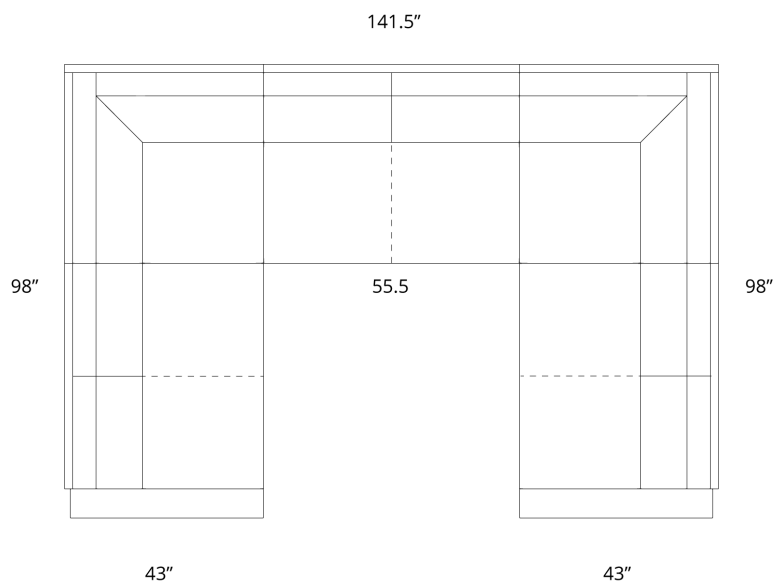

Size Option 1 - STUDIO DEPTH 43"
BRAXTON | U SECTIONAL

Size Option 2 - STUDIO DEPTH 43"
BRAXTON | U SECTIONAL

Size Option 3 - STUDIO DEPTH 43"
BRAXTON | U SECTIONAL

Size Option 4 - STUDIO DEPTH 43"
BRAXTON | U SECTIONAL

Size Option 1 - STUDIO DEPTH 46"
BRAXTON | U SECTIONAL

Size Option 2 - STUDIO DEPTH 46"
BRAXTON | U SECTIONAL

Size Option 3 - STUDIO DEPTH 46"
BRAXTON | U SECTIONAL

Size Option 4 - STUDIO DEPTH 46"
BRAXTON | U SECTIONAL

General Dimensions
BRAXTON COLLECTION