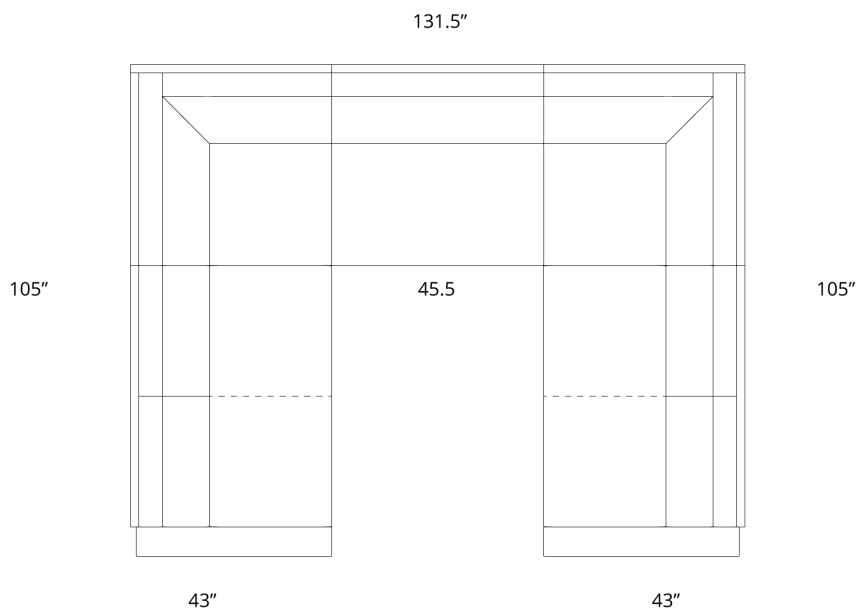

Size Option 1 - STUDIO DEPTH 43"
BRAXTON | U SECTIONAL

Size Option 2 - STUDIO DEPTH 43"
BRAXTON | U SECTIONAL

Size Option 3 - STUDIO DEPTH 43"
BRAXTON | U SECTIONAL

Size Option 4 - STUDIO DEPTH 43"
BRAXTON | U SECTIONAL

Size Option 1 - STUDIO DEPTH 46"
BRAXTON | U SECTIONAL

Size Option 2 - STUDIO DEPTH 46"
BRAXTON | U SECTIONAL

Size Option 3 - STUDIO DEPTH 46"
BRAXTON | U SECTIONAL

Size Option 4 - STUDIO DEPTH 46"
BRAXTON | U SECTIONAL

General Dimensions
BRAXTON COLLECTION