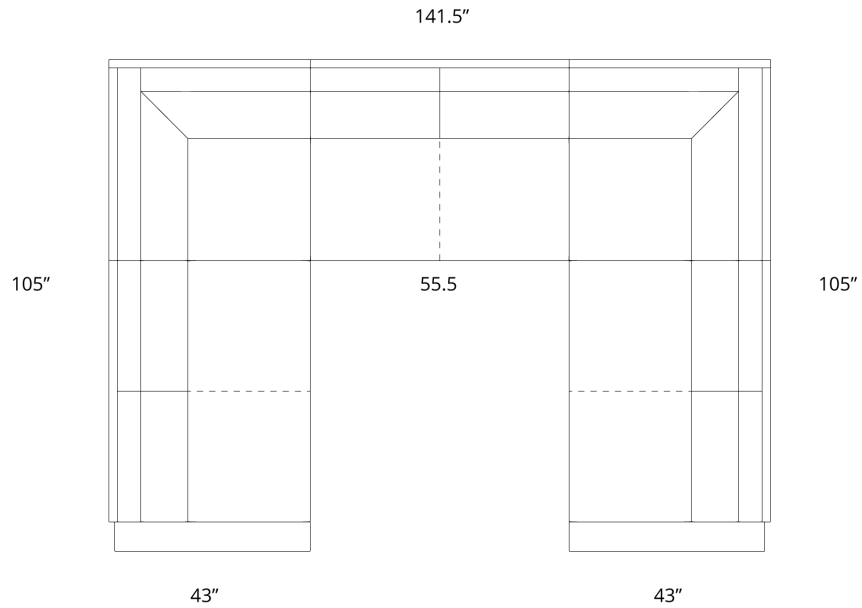

Size Option 1 - STUDIO DEPTH 43"
BRAXTON | U SECTIONAL

Size Option 2 - STUDIO DEPTH 43"
BRAXTON | U SECTIONAL

Size Option 3 - STUDIO DEPTH 43"
BRAXTON | U SECTIONAL

Size Option 4 - STUDIO DEPTH 43"
BRAXTON | U SECTIONAL

Size Option 1 - STUDIO DEPTH 46"
BRAXTON | U SECTIONAL

Size Option 2 - STUDIO DEPTH 46"
BRAXTON | U SECTIONAL

Size Option 3 - STUDIO DEPTH 46"
BRAXTON | U SECTIONAL

Size Option 4 - STUDIO DEPTH 46"
BRAXTON | U SECTIONAL

General Dimensions
BRAXTON COLLECTION