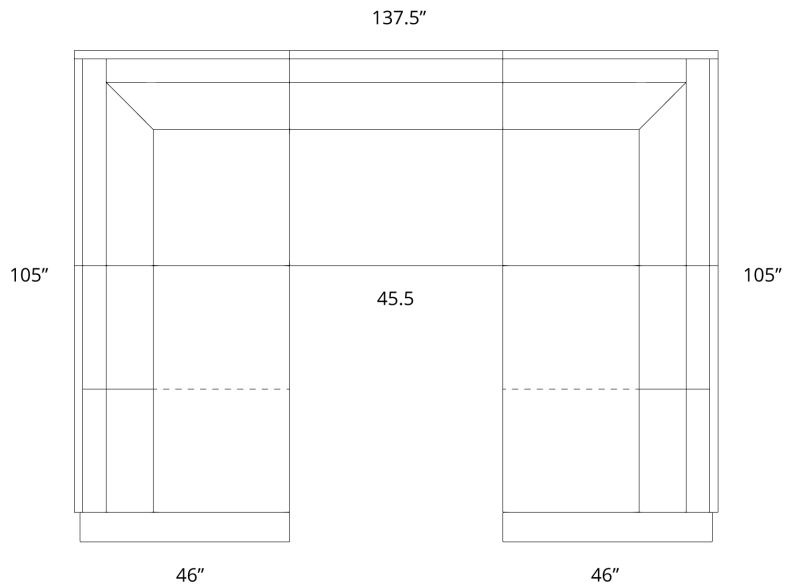

Size Option 1 - STUDIO DEPTH 43"
BRAXTON | U SECTIONAL

Size Option 2 - STUDIO DEPTH 43"
BRAXTON | U SECTIONAL

Size Option 3 - STUDIO DEPTH 43"
BRAXTON | U SECTIONAL

Size Option 4 - STUDIO DEPTH 43"
BRAXTON | U SECTIONAL

Size Option 1 - STUDIO DEPTH 46"
BRAXTON | U SECTIONAL

Size Option 2 - STUDIO DEPTH 46"
BRAXTON | U SECTIONAL

Size Option 3 - STUDIO DEPTH 46"
BRAXTON | U SECTIONAL

Size Option 4 - STUDIO DEPTH 46"
BRAXTON | U SECTIONAL

General Dimensions
BRAXTON COLLECTION