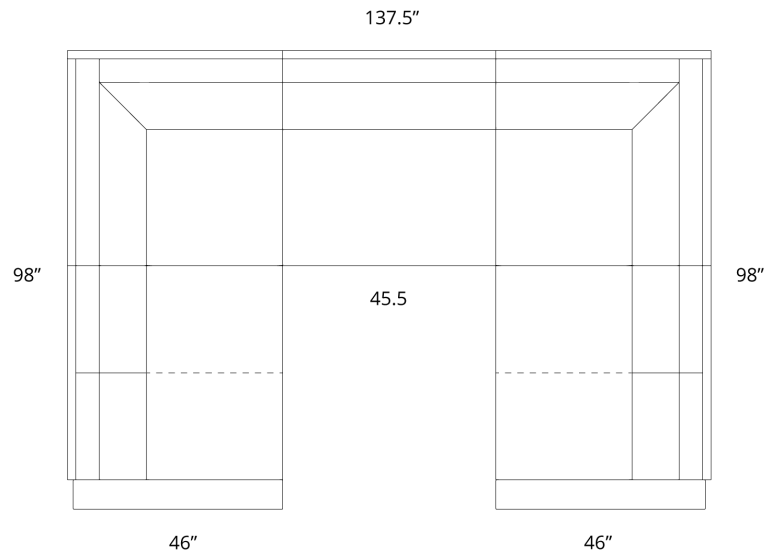

Size Option 1 - STUDIO DEPTH 43"
BRAXTON | U SECTIONAL

Size Option 2 - STUDIO DEPTH 43"
BRAXTON | U SECTIONAL

Size Option 3 - STUDIO DEPTH 43"
BRAXTON | U SECTIONAL

Size Option 4 - STUDIO DEPTH 43"
BRAXTON | U SECTIONAL

Size Option 1 - STUDIO DEPTH 46"
BRAXTON | U SECTIONAL

Size Option 2 - STUDIO DEPTH 46"
BRAXTON | U SECTIONAL

Size Option 3 - STUDIO DEPTH 46"
BRAXTON | U SECTIONAL

Size Option 4 - STUDIO DEPTH 46"
BRAXTON | U SECTIONAL

General Dimensions
BRAXTON COLLECTION