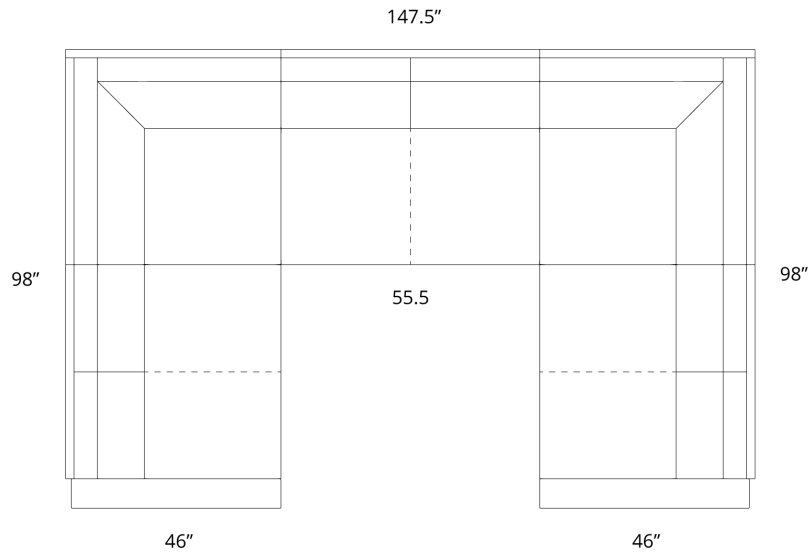

Size Option 1 - STUDIO DEPTH 43"
BRAXTON | U SECTIONAL

Size Option 2 - STUDIO DEPTH 43"
BRAXTON | U SECTIONAL

Size Option 3 - STUDIO DEPTH 43"
BRAXTON | U SECTIONAL

Size Option 4 - STUDIO DEPTH 43"
BRAXTON | U SECTIONAL

Size Option 1 - STUDIO DEPTH 46"
BRAXTON | U SECTIONAL

Size Option 2 - STUDIO DEPTH 46"
BRAXTON | U SECTIONAL

Size Option 3 - STUDIO DEPTH 46"
BRAXTON | U SECTIONAL

Size Option 4 - STUDIO DEPTH 46"
BRAXTON | U SECTIONAL

General Dimensions
BRAXTON COLLECTION