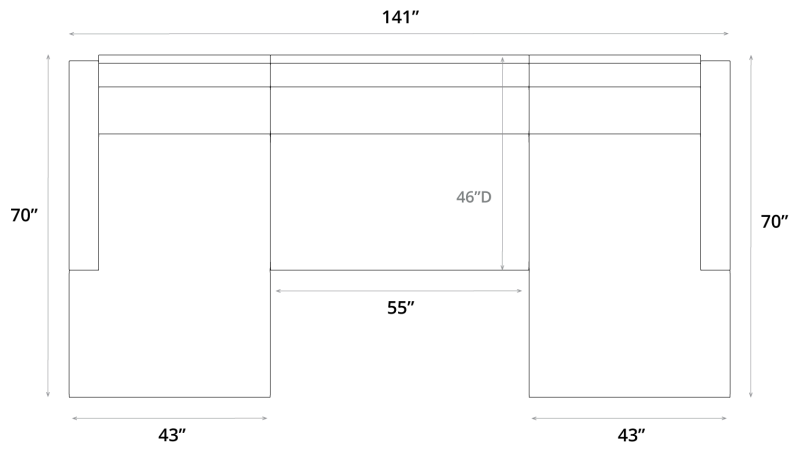

Size Option 1 - 43"D (DEEP)
BRAXTON | U CHAISE SECTIONAL

Size Option 2 - 43" D (DEEP)

BRAXTON | U CHAISE SECTIONAL

Size Option 1 - 46" D (DEEP)

BRAXTON | U CHAISE SECTIONAL

Size Option 2 - 46\"D (DEEP)

BRAXTON | U CHAISE SECTIONAL