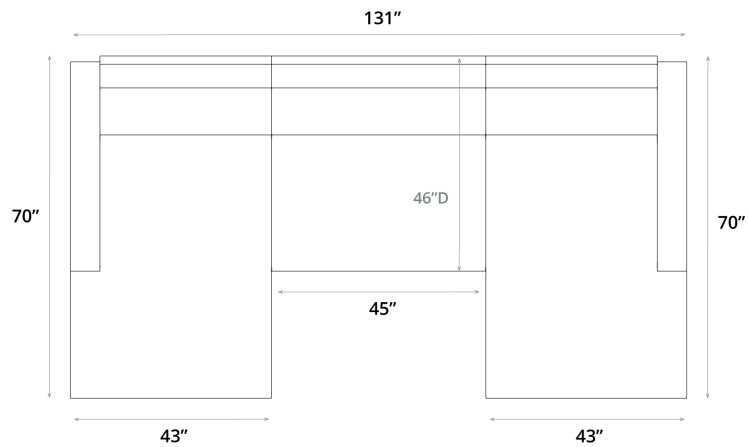

Size Option 1 - 43"D (DEEP)
BRAXTON | U CHAISE SECTIONAL

Size Option 2 - 43" D (DEEP)

BRAXTON | U CHAISE SECTIONAL

Size Option 1 - 46" D (DEEP)

BRAXTON | U CHAISE SECTIONAL

Size Option 2 - 46\"D (DEEP)

BRAXTON | U CHAISE SECTIONAL