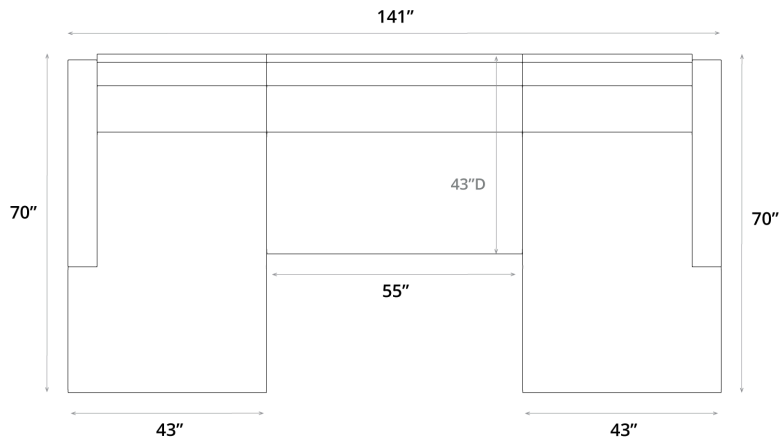

Size Option 1 - 43"D (DEEP)
BRAXTON | U CHAISE SECTIONAL

Size Option 2 - 43" D (DEEP)

BRAXTON | U CHAISE SECTIONAL

Size Option 1 - 46" D (DEEP)

BRAXTON | U CHAISE SECTIONAL

Size Option 2 - 46\"D (DEEP)

BRAXTON | U CHAISE SECTIONAL