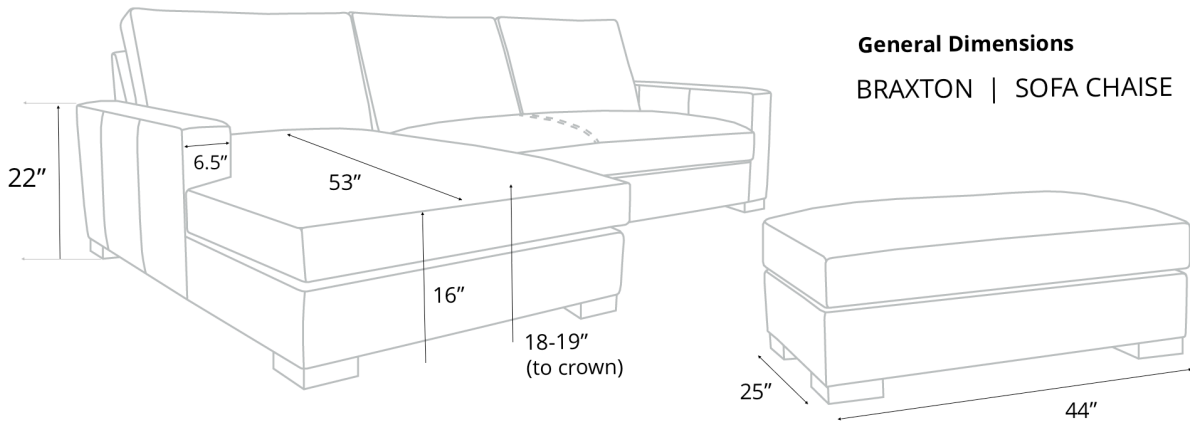

Cushion Option 1 - STUDIO DEPTH 43"
BRAXTON | SOFA CHAISE SECTIONAL

Cushion Option 2 - STUDIO DEPTH 43"

BRAXTON | SOFA CHAISE SECTIONAL

Cushion Option 1 - DEEP 46"

BRAXTON | SOFA CHAISE SECTIONAL

Cushion Option 2 - DEEP 46"

BRAXTON | SOFA CHAISE SECTIONAL

General Dimensions
BRAXTON | SOFA CHAISE