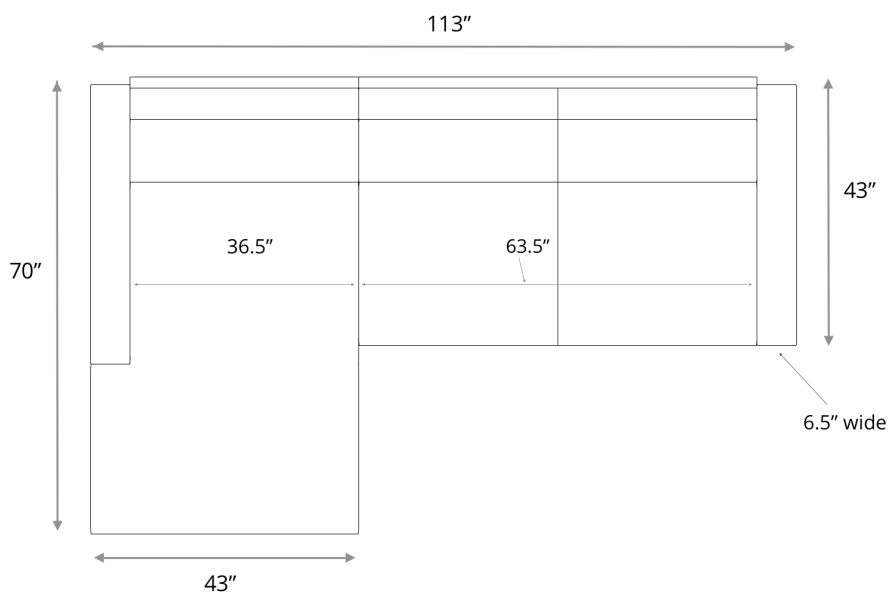

Cushion Option 1 - STUDIO DEPTH 43"
BRAXTON | SOFA CHAISE SECTIONAL

Cushion Option 2 - STUDIO DEPTH 43"

BRAXTON | SOFA CHAISE SECTIONAL

Cushion Option 1 - DEEP 46"

BRAXTON | SOFA CHAISE SECTIONAL

Cushion Option 2 - DEEP 46"

BRAXTON | SOFA CHAISE SECTIONAL

General Dimensions
BRAXTON | SOFA CHAISE