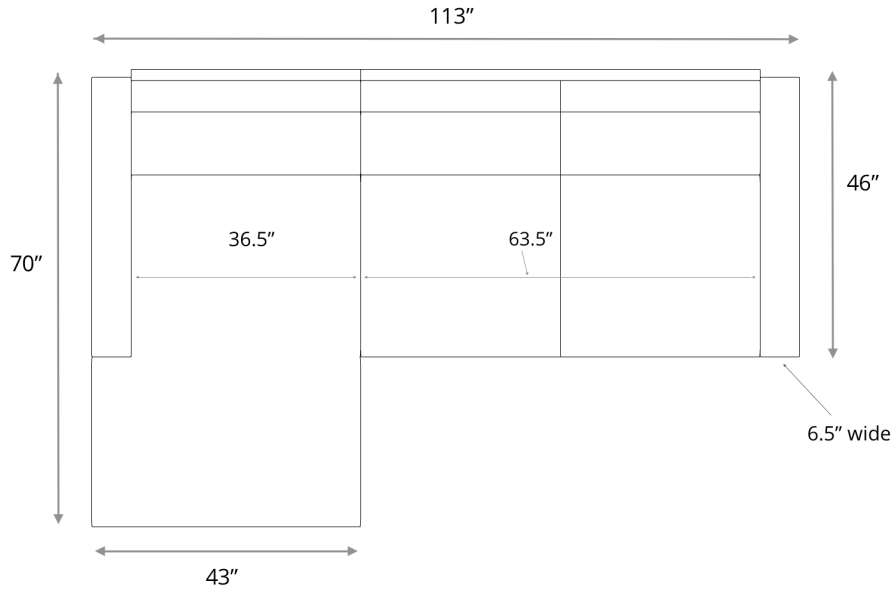

Cushion Option 1 - STUDIO DEPTH 43"
BRAXTON | SOFA CHAISE SECTIONAL

Cushion Option 2 - STUDIO DEPTH 43"

BRAXTON | SOFA CHAISE SECTIONAL

Cushion Option 1 - DEEP 46"

BRAXTON | SOFA CHAISE SECTIONAL

Cushion Option 2 - DEEP 46"

BRAXTON | SOFA CHAISE SECTIONAL

General Dimensions
BRAXTON | SOFA CHAISE