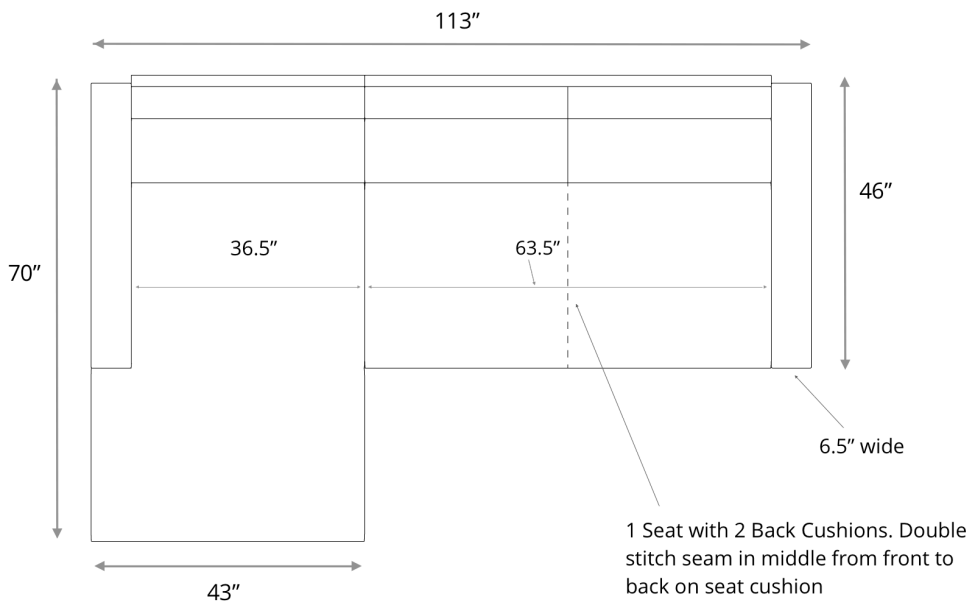

Cushion Option 1 - STUDIO DEPTH 43"
BRAXTON | SOFA CHAISE SECTIONAL

Cushion Option 2 - STUDIO DEPTH 43"

BRAXTON | SOFA CHAISE SECTIONAL

Cushion Option 1 - DEEP 46"

BRAXTON | SOFA CHAISE SECTIONAL

Cushion Option 2 - DEEP 46"

BRAXTON | SOFA CHAISE SECTIONAL

General Dimensions
BRAXTON | SOFA CHAISE