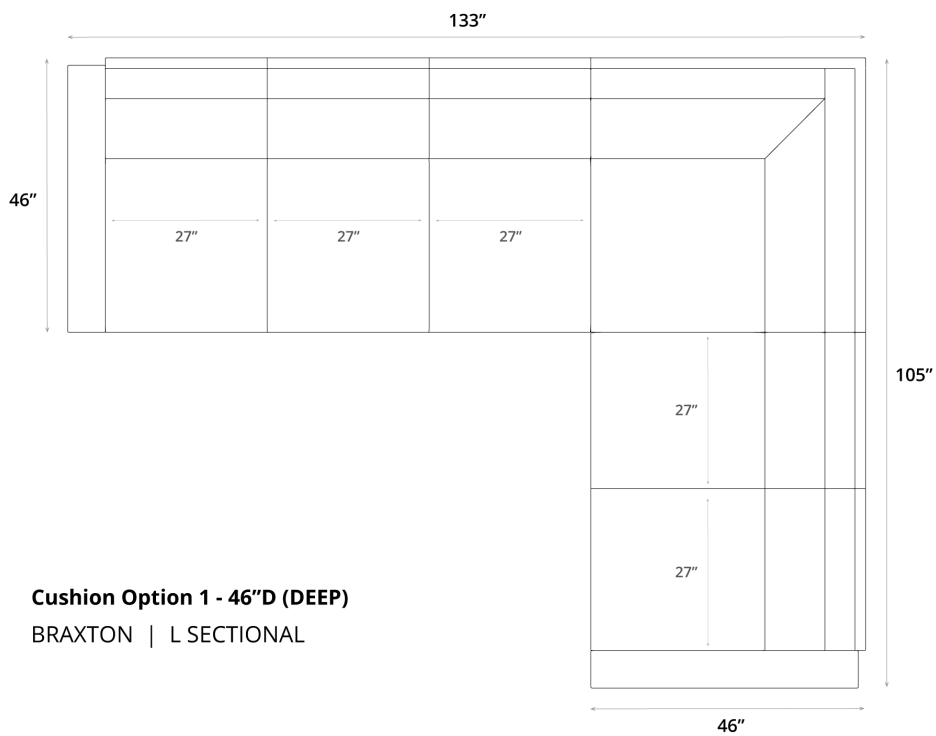

Cushion Option 1 - 43"D
BRAXTON | L SECTIONAL

General Dimensions
BRAXTON COLLECTION