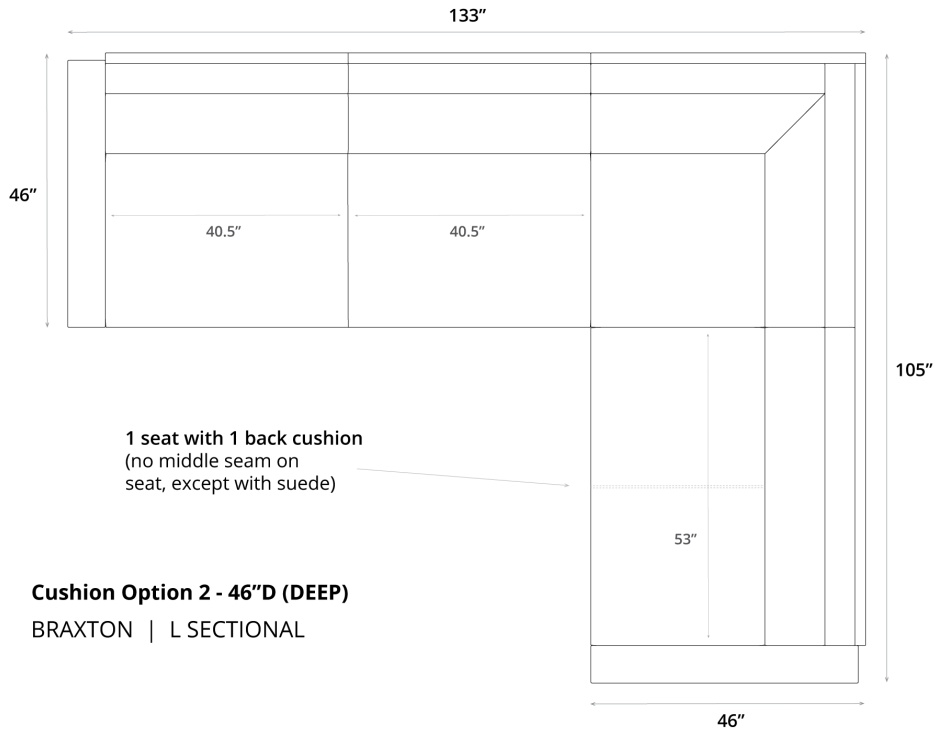

Cushion Option 1 - 43"D
BRAXTON | L SECTIONAL

General Dimensions
BRAXTON COLLECTION