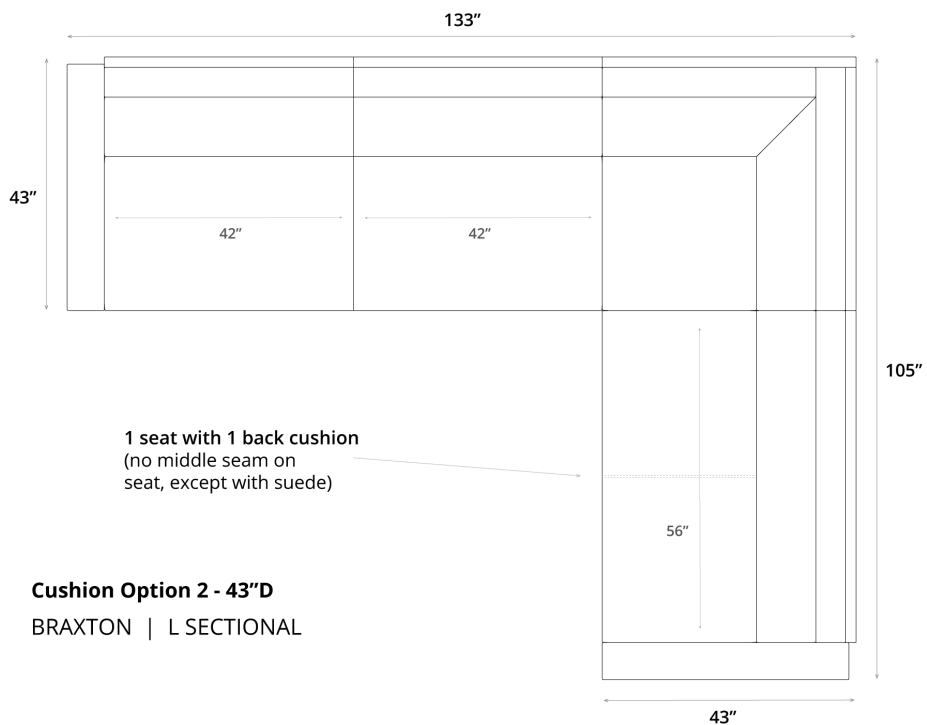

Cushion Option 1 - 43"D
BRAXTON | L SECTIONAL

General Dimensions
BRAXTON COLLECTION