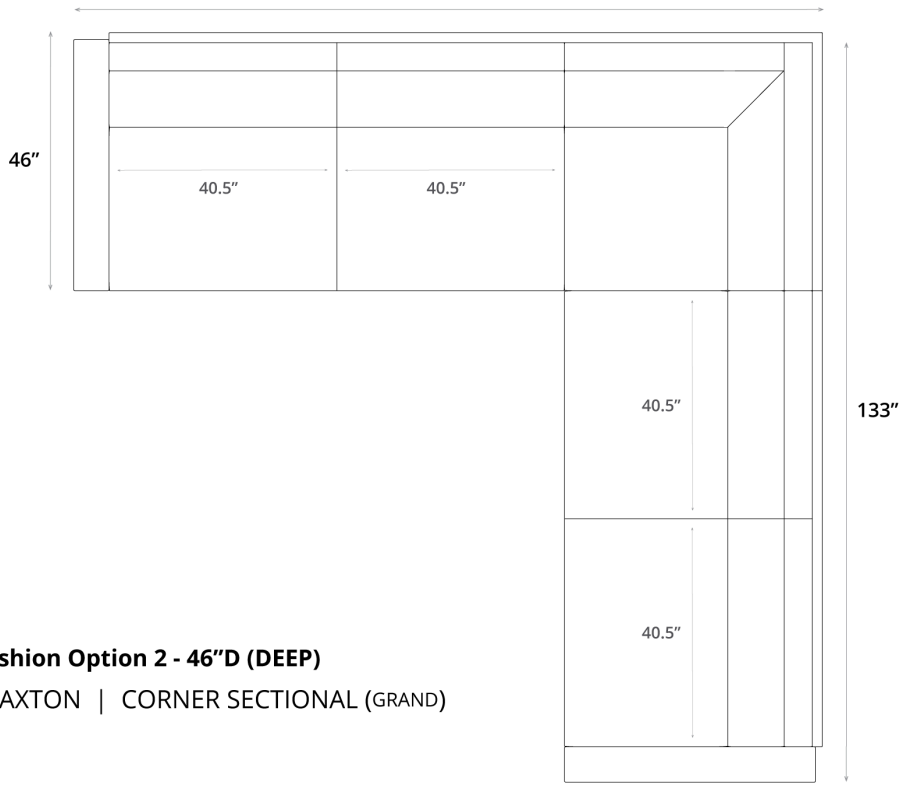

Cushion Option 1 - 43"D
BRAXTON | CORNER SECTIONAL (GRAND)

Cushion Option 2 - 46" D (DEEP)
BRAXTON | CORNER SECTIONAL (GRAND)

General Dimensions
BRAXTON COLLECTION