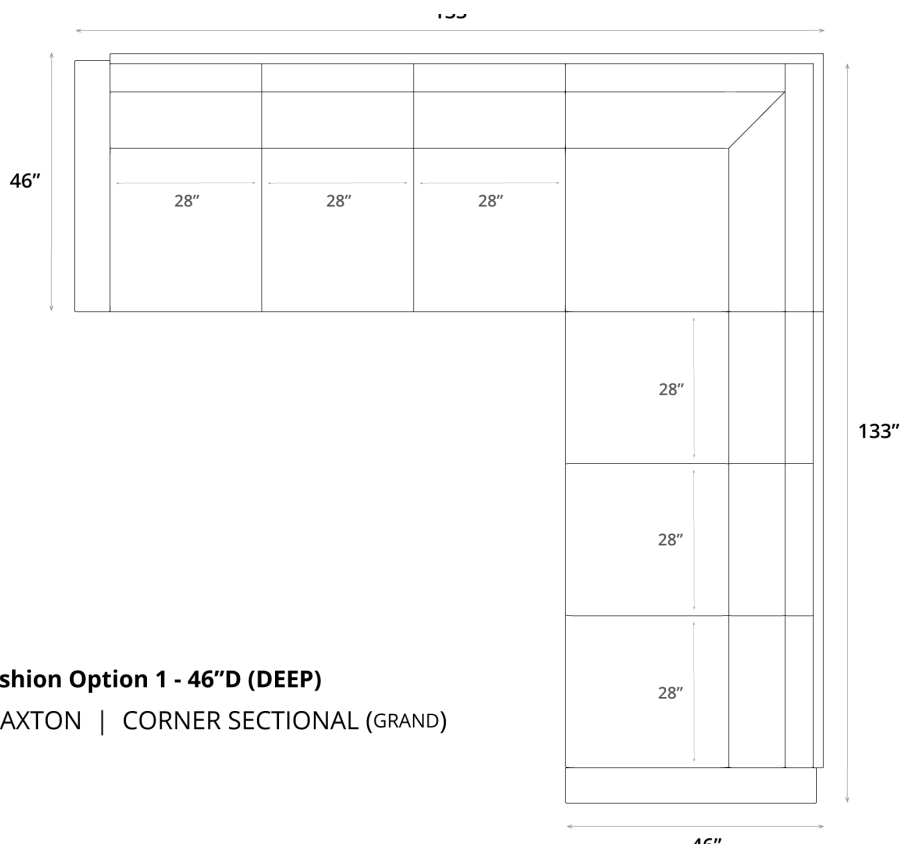

Cushion Option 1 - 43"D
BRAXTON | CORNER SECTIONAL (GRAND)

Cushion Option 2 - 46" D (DEEP)
BRAXTON | CORNER SECTIONAL (GRAND)

General Dimensions
BRAXTON COLLECTION