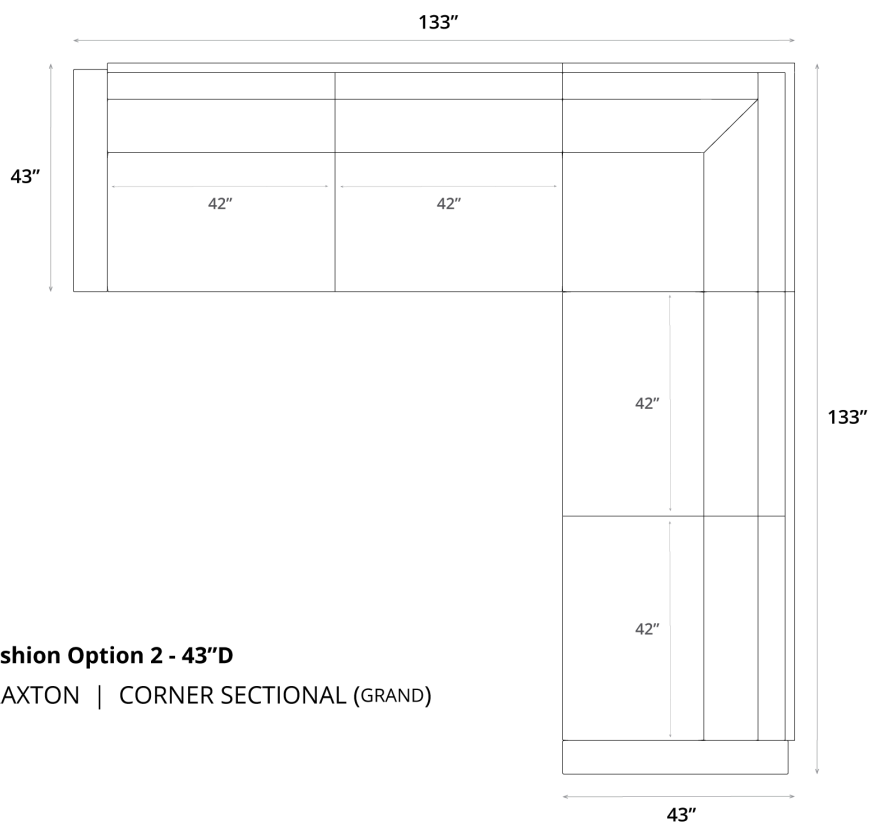

Cushion Option 1 - 43"D
BRAXTON | CORNER SECTIONAL (GRAND)

Cushion Option 2 - 46" D (DEEP)
BRAXTON | CORNER SECTIONAL (GRAND)

General Dimensions
BRAXTON COLLECTION