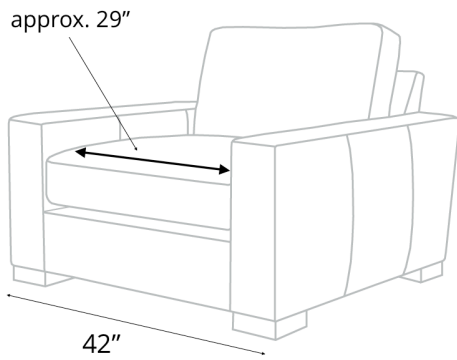

Braxton Collection Dimensions and Cushion Options:

[🔗](#) We also offer custom dimensions & plenty of other customization options. [Read more here](#)

	Length	Depth	Seat Depth	Height
Sofas:	72" (Twin Cushion)	43" or 46"	26" or 29"	34-35"
	84" (Twin Cushion)	43" or 46"	26" or 29"	34-35"
	90" (Twin Cushion)	43" or 46"	26" or 29"	34-35"
	96" (Twin Cushion)	43" or 46"	26" or 29"	34-35"
	108" (Twin Cushion)	43" or 46"	26" or 29"	34-35"
	120" (3 Cushion)	43" or 46"	26" or 29"	34-35"
	132" (3 Cushion)	43" or 46"	26" or 29"	34-35"
Chair	42"	43" or 46"	26" or 29"	34-35"
Chair and 1/2	53"	43" or 46"	26" or 29"	34-35"
Ottoman	26"	22"		18"

Braxton Classic Collection Dimensions and Cushion Options:

[🔗](#) We also offer custom dimensions & plenty of other customization options. [Read more here](#)

	Length	Depth	Seat Depth	Height
Sofas:	72" (Twin Cushion)	43" or 46"	26" or 29"	34-35"
	84" (Twin Cushion)	43" or 46"	26" or 29"	34-35"
	90" (3 Cushion)	43" or 46"	26" or 29"	34-35"
	96" (3 Cushion)	43" or 46"	26" or 29"	34-35"
	108" (3 Cushion)	43" or 46"	26" or 29"	34-35"
	120" (3 Cushion)	43" or 46"	26" or 29"	34-35"
	132" (3 Cushion)	43" or 46"	26" or 29"	34-35"
Chair	42"	43" or 46"	26" or 29"	34-35"
Chair and 1/2	53"	43" or 46"	26" or 29"	34-35"
Ottoman	26"	22"		18"

General Dimensions
BRAXTON COLLECTION

Chair

Chair and 1/2

Ottoman

Chair/Ottoman Dimensions
BRAXTON COLLECTION