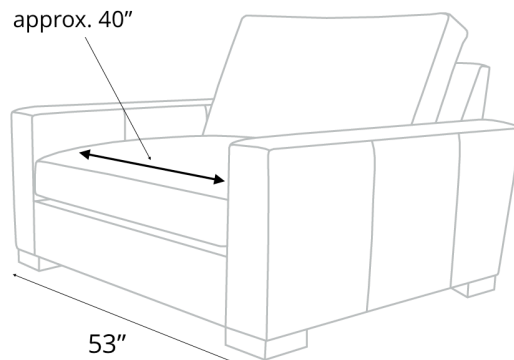

Braxton Collection Dimensions and Cushion Options:

[🔗](#) We also offer custom dimensions & plenty of other customization options. [Read more here](#)

	Length	Depth	Seat Depth	Height
Sofas:	72" (Twin Cushion)	43" or 46"	26" or 29"	34-35"
	84" (Twin Cushion)	43" or 46"	26" or 29"	34-35"
	90" (Twin Cushion)	43" or 46"	26" or 29"	34-35"
	96" (Twin Cushion)	43" or 46"	26" or 29"	34-35"
	108" (Twin Cushion)	43" or 46"	26" or 29"	34-35"
	120" (3 Cushion)	43" or 46"	26" or 29"	34-35"
	132" (3 Cushion)	43" or 46"	26" or 29"	34-35"
Chair	42"	43" or 46"	26" or 29"	34-35"
Chair and 1/2	53"	43" or 46"	26" or 29"	34-35"
Ottoman	26"	22"		18"

Braxton Classic Collection Dimensions and Cushion Options:

[🔗](#) We also offer custom dimensions & plenty of other customization options. [Read more here](#)

	Length	Depth	Seat Depth	Height
Sofas:	72" (Twin Cushion)	43" or 46"	26" or 29"	34-35"
	84" (Twin Cushion)	43" or 46"	26" or 29"	34-35"
	90" (3 Cushion)	43" or 46"	26" or 29"	34-35"
	96" (3 Cushion)	43" or 46"	26" or 29"	34-35"
	108" (3 Cushion)	43" or 46"	26" or 29"	34-35"
	120" (3 Cushion)	43" or 46"	26" or 29"	34-35"
	132" (3 Cushion)	43" or 46"	26" or 29"	34-35"
Chair	42"	43" or 46"	26" or 29"	34-35"
Chair and 1/2	53"	43" or 46"	26" or 29"	34-35"
Ottoman	26"	22"		18"

General Dimensions
BRAXTON COLLECTION

Chair

Chair and 1/2

Ottoman

Chair/Ottoman Dimensions
BRAXTON COLLECTION