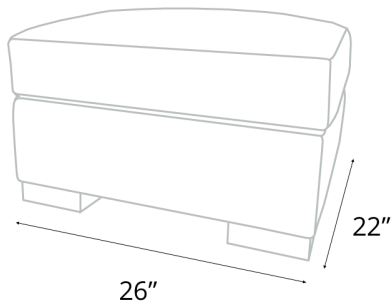

Braxton Collection Dimensions and Cushion Options:

[🔗](#) We also offer custom dimensions & plenty of other customization options. [Read more here](#)

	Length	Depth	Seat Depth	Height
Sofas:	72" (Twin Cushion)	43" or 46"	26" or 29"	34-35"
	84" (Twin Cushion)	43" or 46"	26" or 29"	34-35"
	90" (Twin Cushion)	43" or 46"	26" or 29"	34-35"
	96" (Twin Cushion)	43" or 46"	26" or 29"	34-35"
	108" (Twin Cushion)	43" or 46"	26" or 29"	34-35"
	120" (3 Cushion)	43" or 46"	26" or 29"	34-35"
	132" (3 Cushion)	43" or 46"	26" or 29"	34-35"
Chair	42"	43" or 46"	26" or 29"	34-35"
Chair and 1/2	53"	43" or 46"	26" or 29"	34-35"
Ottoman	26"	22"		18"

Braxton Classic Collection Dimensions and Cushion Options:

[🔗](#) We also offer custom dimensions & plenty of other customization options. [Read more here](#)

	Length	Depth	Seat Depth	Height
Sofas:	72" (Twin Cushion)	43" or 46"	26" or 29"	34-35"
	84" (Twin Cushion)	43" or 46"	26" or 29"	34-35"
	90" (3 Cushion)	43" or 46"	26" or 29"	34-35"
	96" (3 Cushion)	43" or 46"	26" or 29"	34-35"
	108" (3 Cushion)	43" or 46"	26" or 29"	34-35"
	120" (3 Cushion)	43" or 46"	26" or 29"	34-35"
	132" (3 Cushion)	43" or 46"	26" or 29"	34-35"
Chair	42"	43" or 46"	26" or 29"	34-35"
Chair and 1/2	53"	43" or 46"	26" or 29"	34-35"
Ottoman	26"	22"		18"

General Dimensions
BRAXTON COLLECTION

Chair

Chair and 1/2

Ottoman

Chair/Ottoman Dimensions
BRAXTON COLLECTION