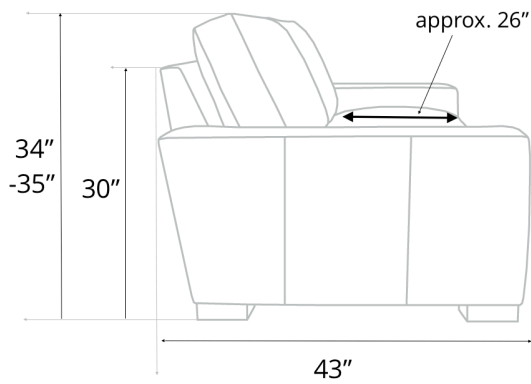

Braxton Collection Dimensions and Cushion Options:

[🔗](#) We also offer custom dimensions & plenty of other customization options. [Read more here](#)

	Length	Depth	Seat Depth	Height
Sofas:	72" (Twin Cushion)	43" or 46"	26" or 29"	34-35"
	84" (Twin Cushion)	43" or 46"	26" or 29"	34-35"
	90" (Twin Cushion)	43" or 46"	26" or 29"	34-35"
	96" (Twin Cushion)	43" or 46"	26" or 29"	34-35"
	108" (Twin Cushion)	43" or 46"	26" or 29"	34-35"
	120" (3 Cushion)	43" or 46"	26" or 29"	34-35"
	132" (3 Cushion)	43" or 46"	26" or 29"	34-35"
Chair	42"	43" or 46"	26" or 29"	34-35"
Chair and 1/2	53"	43" or 46"	26" or 29"	34-35"
Ottoman	26"	22"		18"

Braxton Classic Collection Dimensions and Cushion Options:

[🔗](#) We also offer custom dimensions & plenty of other customization options. [Read more here](#)

	Length	Depth	Seat Depth	Height
Sofas:	72" (Twin Cushion)	43" or 46"	26" or 29"	34-35"
	84" (Twin Cushion)	43" or 46"	26" or 29"	34-35"
	90" (3 Cushion)	43" or 46"	26" or 29"	34-35"
	96" (3 Cushion)	43" or 46"	26" or 29"	34-35"
	108" (3 Cushion)	43" or 46"	26" or 29"	34-35"
	120" (3 Cushion)	43" or 46"	26" or 29"	34-35"
	132" (3 Cushion)	43" or 46"	26" or 29"	34-35"
Chair	42"	43" or 46"	26" or 29"	34-35"
Chair and 1/2	53"	43" or 46"	26" or 29"	34-35"
Ottoman	26"	22"		18"

General Dimensions
BRAXTON COLLECTION

Chair

Chair and 1/2

Ottoman

Chair/Ottoman Dimensions
BRAXTON COLLECTION