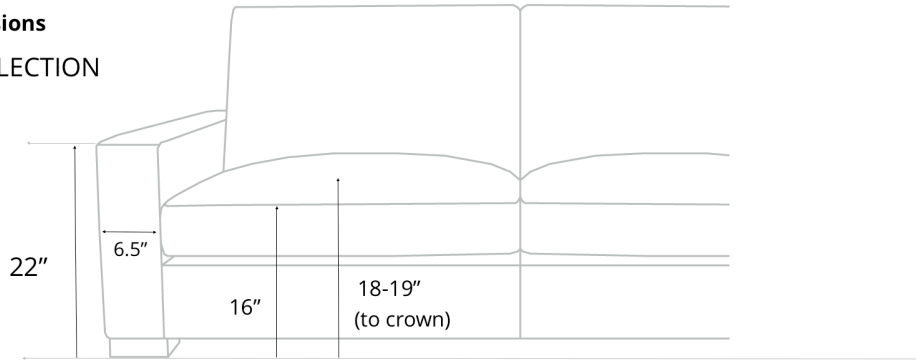

General Dimensions
BRAXTON COLLECTION