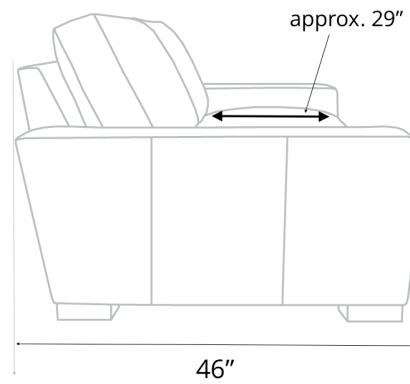

Braxton Collection Dimensions and Cushion Options:

[🔗](#) We also offer custom dimensions & plenty of other customization options. [Read more here](#)

	Length	Depth	Seat Depth	Height
Sofas:	72" (Twin Cushion)	43" or 46"	26" or 29"	34-35"
	84" (Twin Cushion)	43" or 46"	26" or 29"	34-35"
	90" (Twin Cushion)	43" or 46"	26" or 29"	34-35"
	96" (Twin Cushion)	43" or 46"	26" or 29"	34-35"
	108" (Twin Cushion)	43" or 46"	26" or 29"	34-35"
	120" (3 Cushion)	43" or 46"	26" or 29"	34-35"
	132" (3 Cushion)	43" or 46"	26" or 29"	34-35"
Chair	42"	43" or 46"	26" or 29"	34-35"
Chair and 1/2	53"	43" or 46"	26" or 29"	34-35"
Ottoman	26"	22"		18"

Braxton Classic Collection Dimensions and Cushion Options:

[🔗](#) We also offer custom dimensions & plenty of other customization options. [Read more here](#)

	Length	Depth	Seat Depth	Height
Sofas:	72" (Twin Cushion)	43" or 46"	26" or 29"	34-35"
	84" (Twin Cushion)	43" or 46"	26" or 29"	34-35"
	90" (3 Cushion)	43" or 46"	26" or 29"	34-35"
	96" (3 Cushion)	43" or 46"	26" or 29"	34-35"
	108" (3 Cushion)	43" or 46"	26" or 29"	34-35"
	120" (3 Cushion)	43" or 46"	26" or 29"	34-35"
	132" (3 Cushion)	43" or 46"	26" or 29"	34-35"
Chair	42"	43" or 46"	26" or 29"	34-35"
Chair and 1/2	53"	43" or 46"	26" or 29"	34-35"
Ottoman	26"	22"		18"

General Dimensions
BRAXTON COLLECTION

Chair

Chair and 1/2

Ottoman

Chair/Ottoman Dimensions
BRAXTON COLLECTION