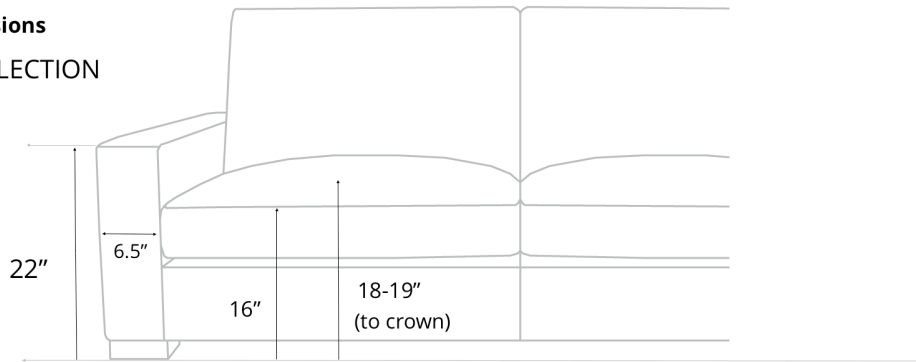

Braxton Cocktail Ottoman Dimensions:

	Length	Depth	Height
Available Sizes:	38"	29"	18"
	40"	24"	18"
	44"	25"	18"
	44"	36"	18"
	48"	29"	18"
	60"	29"	18"
	81"	24"	18"

General Dimensions
BRAXTON COLLECTION

Chair

Chair and 1/2

Ottoman

Chair/Ottoman Dimensions
BRAXTON COLLECTION