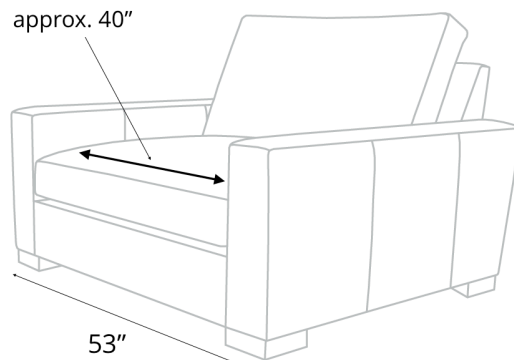

Braxton Cocktail Ottoman Dimensions:

	Length	Depth	Height
Available Sizes:	38"	29"	18"
	40"	24"	18"
	44"	25"	18"
	44"	36"	18"
	48"	29"	18"
	60"	29"	18"
	81"	24"	18"

General Dimensions
BRAXTON COLLECTION

Chair

Chair and 1/2

Ottoman

Chair/Ottoman Dimensions
BRAXTON COLLECTION