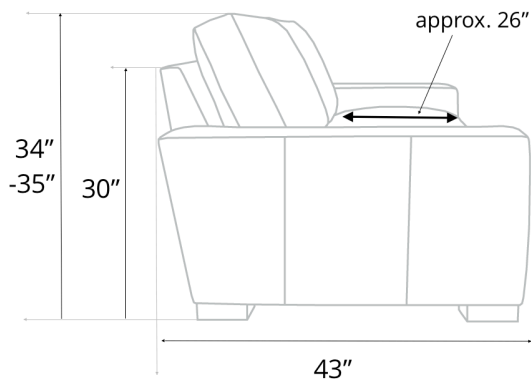

Braxton Cocktail Ottoman Dimensions:

	Length	Depth	Height
Available Sizes:	38"	29"	18"
	40"	24"	18"
	44"	25"	18"
	44"	36"	18"
	48"	29"	18"
	60"	29"	18"
	81"	24"	18"

General Dimensions
BRAXTON COLLECTION

Chair

Chair and 1/2

Ottoman

Chair/Ottoman Dimensions
BRAXTON COLLECTION