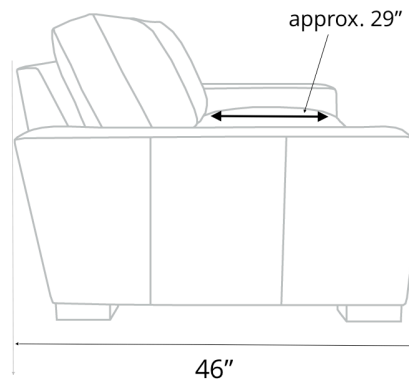

Braxton Cocktail Ottoman Dimensions:

	Length	Depth	Height
Available Sizes:	38"	29"	18"
	40"	24"	18"
	44"	25"	18"
	44"	36"	18"
	48"	29"	18"
	60"	29"	18"
	81"	24"	18"

General Dimensions
BRAXTON COLLECTION

Chair

Chair and 1/2

Ottoman

Chair/Ottoman Dimensions
BRAXTON COLLECTION