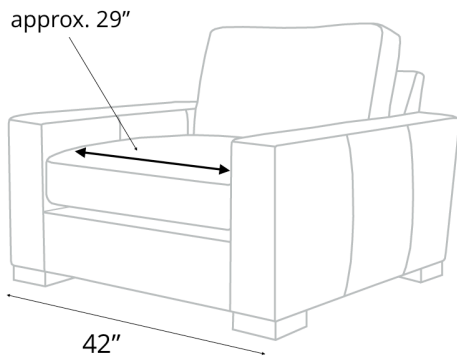

Braxton Cocktail Ottoman Dimensions:

	Length	Depth	Height
Available Sizes:	38"	29"	18"
	40"	24"	18"
	44"	25"	18"
	44"	36"	18"
	48"	29"	18"
	60"	29"	18"
	81"	24"	18"

General Dimensions
BRAXTON COLLECTION

Chair

Chair and 1/2

Ottoman

Chair/Ottoman Dimensions
BRAXTON COLLECTION