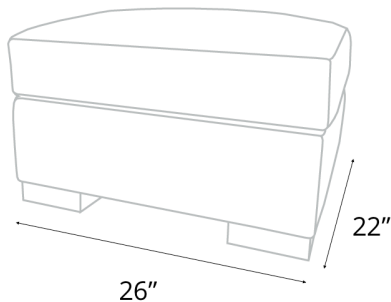

Braxton Cocktail Ottoman Dimensions:

	Length	Depth	Height
Available Sizes:	38"	29"	18"
	40"	24"	18"
	44"	25"	18"
	44"	36"	18"
	48"	29"	18"
	60"	29"	18"
	81"	24"	18"

General Dimensions
BRAXTON COLLECTION

Chair

Chair and 1/2

Ottoman

Chair/Ottoman Dimensions
BRAXTON COLLECTION