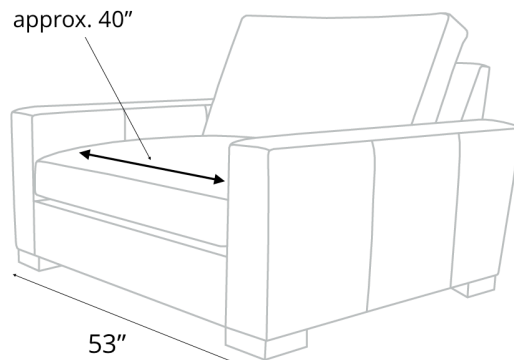

Braxton Classic Collection Dimensions and Cushion Options:

[🔗](#) We also offer custom dimensions & plenty of other customization options. [Read more here](#)

	Length	Depth	Seat Depth	Height
Sofas:	72" (Twin Cushion)	43" or 46"	26" or 29"	34-35"
	84" (Twin Cushion)	43" or 46"	26" or 29"	34-35"
	90" (3 Cushion)	43" or 46"	26" or 29"	34-35"
	96" (3 Cushion)	43" or 46"	26" or 29"	34-35"
	108" (3 Cushion)	43" or 46"	26" or 29"	34-35"
	120" (3 Cushion)	43" or 46"	26" or 29"	34-35"
	132" (3 Cushion)	43" or 46"	26" or 29"	34-35"
Chair	42"	43" or 46"	26" or 29"	34-35"
Chair and 1/2	53"	43" or 46"	26" or 29"	34-35"
Ottoman	26"	22"		18"

General Dimensions
BRAXTON COLLECTION

Chair

Chair and 1/2

Ottoman

Chair/Ottoman Dimensions
BRAXTON COLLECTION