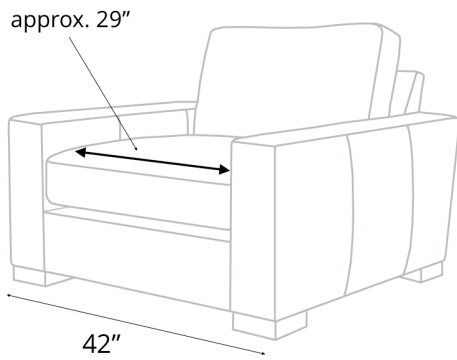

Braxton Classic Collection Dimensions and Cushion Options:

[🔗](#) We also offer custom dimensions & plenty of other customization options. [Read more here](#)

	Length	Depth	Seat Depth	Height
Sofas:	72" (Twin Cushion)	43" or 46"	26" or 29"	34-35"
	84" (Twin Cushion)	43" or 46"	26" or 29"	34-35"
	90" (3 Cushion)	43" or 46"	26" or 29"	34-35"
	96" (3 Cushion)	43" or 46"	26" or 29"	34-35"
	108" (3 Cushion)	43" or 46"	26" or 29"	34-35"
	120" (3 Cushion)	43" or 46"	26" or 29"	34-35"
	132" (3 Cushion)	43" or 46"	26" or 29"	34-35"
Chair	42"	43" or 46"	26" or 29"	34-35"
Chair and 1/2	53"	43" or 46"	26" or 29"	34-35"
Ottoman	26"	22"		18"

General Dimensions
BRAXTON COLLECTION

Chair

Chair and 1/2

Ottoman

Chair/Ottoman Dimensions
BRAXTON COLLECTION