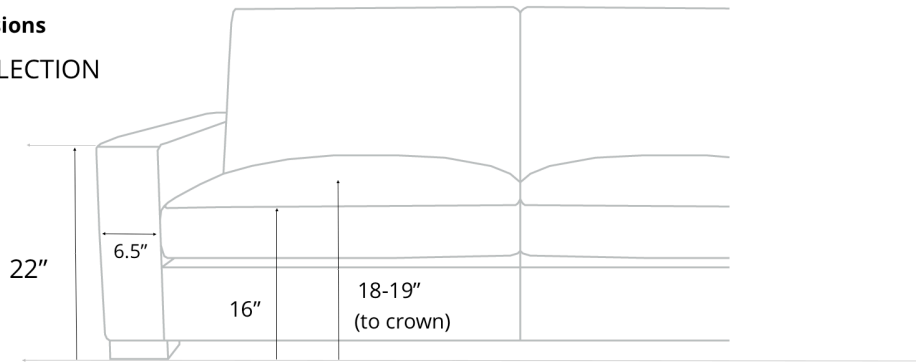

Braxton Classic Collection Dimensions and Cushion Options:

[🔗](#) We also offer custom dimensions & plenty of other customization options. [Read more here](#)

	Length	Depth	Seat Depth	Height
Sofas:	72" (Twin Cushion)	43" or 46"	26" or 29"	34-35"
	84" (Twin Cushion)	43" or 46"	26" or 29"	34-35"
	90" (3 Cushion)	43" or 46"	26" or 29"	34-35"
	96" (3 Cushion)	43" or 46"	26" or 29"	34-35"
	108" (3 Cushion)	43" or 46"	26" or 29"	34-35"
	120" (3 Cushion)	43" or 46"	26" or 29"	34-35"
	132" (3 Cushion)	43" or 46"	26" or 29"	34-35"
Chair	42"	43" or 46"	26" or 29"	34-35"
Chair and 1/2	53"	43" or 46"	26" or 29"	34-35"
Ottoman	26"	22"		18"

General Dimensions
BRAXTON COLLECTION

Chair

Chair and 1/2

Ottoman

Chair/Ottoman Dimensions
BRAXTON COLLECTION