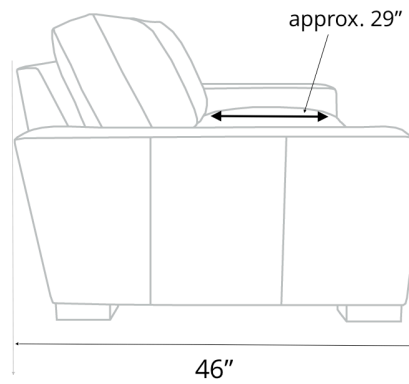

Braxton Classic Collection Dimensions and Cushion Options:

[🔗](#) We also offer custom dimensions & plenty of other customization options. [Read more here](#)

	Length	Depth	Seat Depth	Height
Sofas:	72" (Twin Cushion)	43" or 46"	26" or 29"	34-35"
	84" (Twin Cushion)	43" or 46"	26" or 29"	34-35"
	90" (3 Cushion)	43" or 46"	26" or 29"	34-35"
	96" (3 Cushion)	43" or 46"	26" or 29"	34-35"
	108" (3 Cushion)	43" or 46"	26" or 29"	34-35"
	120" (3 Cushion)	43" or 46"	26" or 29"	34-35"
	132" (3 Cushion)	43" or 46"	26" or 29"	34-35"
Chair	42"	43" or 46"	26" or 29"	34-35"
Chair and 1/2	53"	43" or 46"	26" or 29"	34-35"
Ottoman	26"	22"		18"

General Dimensions
BRAXTON COLLECTION

Chair

Chair and 1/2

Ottoman

Chair/Ottoman Dimensions
BRAXTON COLLECTION