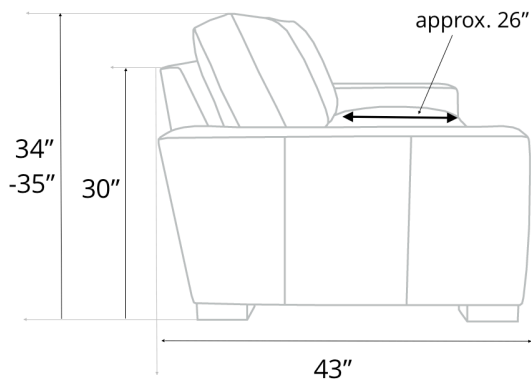

Braxton Classic Collection Dimensions and Cushion Options:

[🔗](#) We also offer custom dimensions & plenty of other customization options. [Read more here](#)

	Length	Depth	Seat Depth	Height
Sofas:	72" (Twin Cushion)	43" or 46"	26" or 29"	34-35"
	84" (Twin Cushion)	43" or 46"	26" or 29"	34-35"
	90" (3 Cushion)	43" or 46"	26" or 29"	34-35"
	96" (3 Cushion)	43" or 46"	26" or 29"	34-35"
	108" (3 Cushion)	43" or 46"	26" or 29"	34-35"
	120" (3 Cushion)	43" or 46"	26" or 29"	34-35"
	132" (3 Cushion)	43" or 46"	26" or 29"	34-35"
Chair	42"	43" or 46"	26" or 29"	34-35"
Chair and 1/2	53"	43" or 46"	26" or 29"	34-35"
Ottoman	26"	22"		18"

General Dimensions
BRAXTON COLLECTION

Chair

Chair and 1/2

Ottoman

Chair/Ottoman Dimensions
BRAXTON COLLECTION