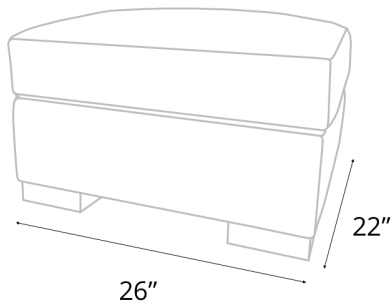

Braxton Classic Collection Dimensions and Cushion Options:

[🔗](#) We also offer custom dimensions & plenty of other customization options. [Read more here](#)

	Length	Depth	Seat Depth	Height
Sofas:	72" (Twin Cushion)	43" or 46"	26" or 29"	34-35"
	84" (Twin Cushion)	43" or 46"	26" or 29"	34-35"
	90" (3 Cushion)	43" or 46"	26" or 29"	34-35"
	96" (3 Cushion)	43" or 46"	26" or 29"	34-35"
	108" (3 Cushion)	43" or 46"	26" or 29"	34-35"
	120" (3 Cushion)	43" or 46"	26" or 29"	34-35"
	132" (3 Cushion)	43" or 46"	26" or 29"	34-35"
Chair	42"	43" or 46"	26" or 29"	34-35"
Chair and 1/2	53"	43" or 46"	26" or 29"	34-35"
Ottoman	26"	22"		18"

General Dimensions
BRAXTON COLLECTION

Chair

Chair and 1/2

Ottoman

Chair/Ottoman Dimensions
BRAXTON COLLECTION