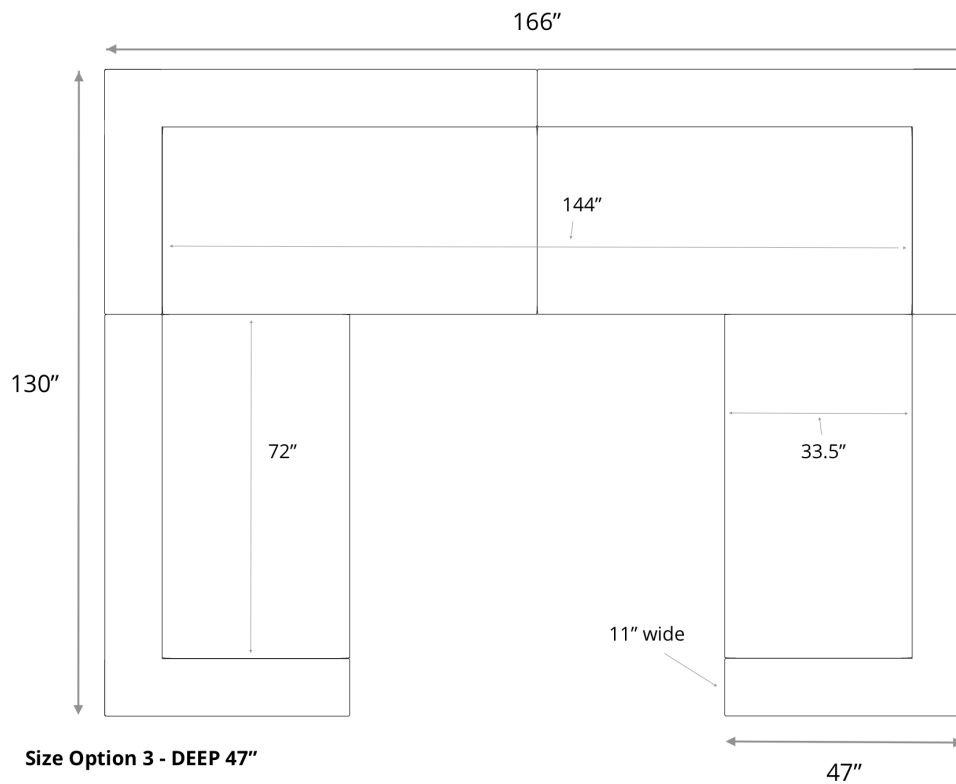

Size Option 1 - STUDIO DEPTH 41"

BONHAM | U SECTIONAL

Size Option 2 - STUDIO DEPTH 41"
BONHAM | U SECTIONAL

Size Option 3 - DEEP 47"
BONHAM | U SECTIONAL

General Dimensions

BONHAM | COLLECTION