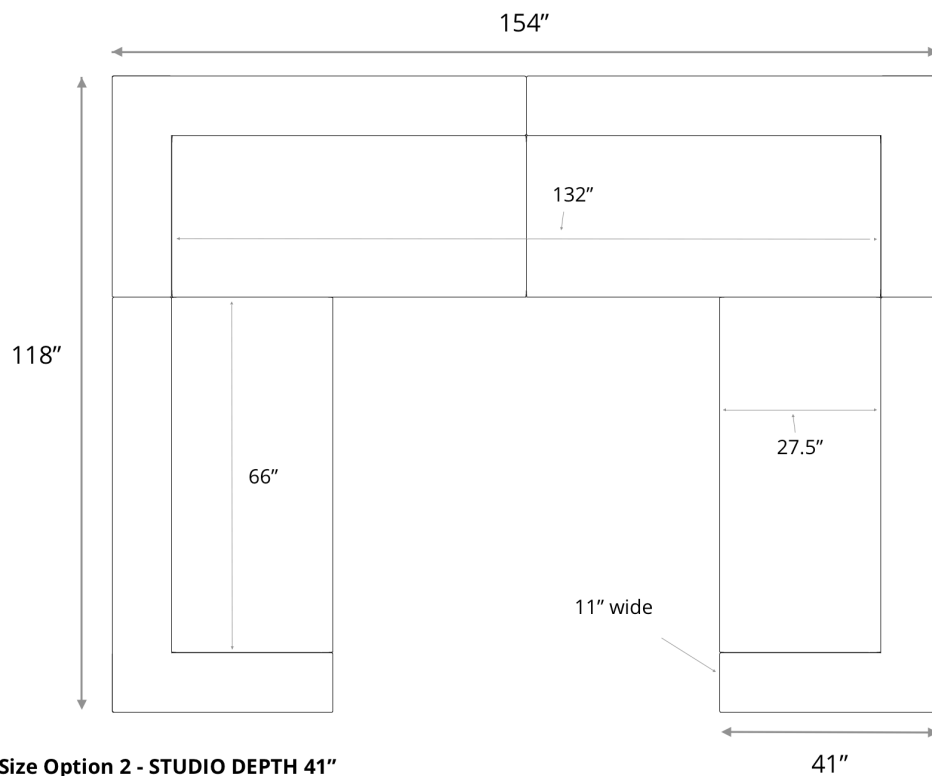

Size Option 1 - STUDIO DEPTH 41"

BONHAM | U SECTIONAL

Size Option 2 - STUDIO DEPTH 41"
BONHAM | U SECTIONAL

Size Option 3 - DEEP 47"
BONHAM | U SECTIONAL

General Dimensions

BONHAM | COLLECTION