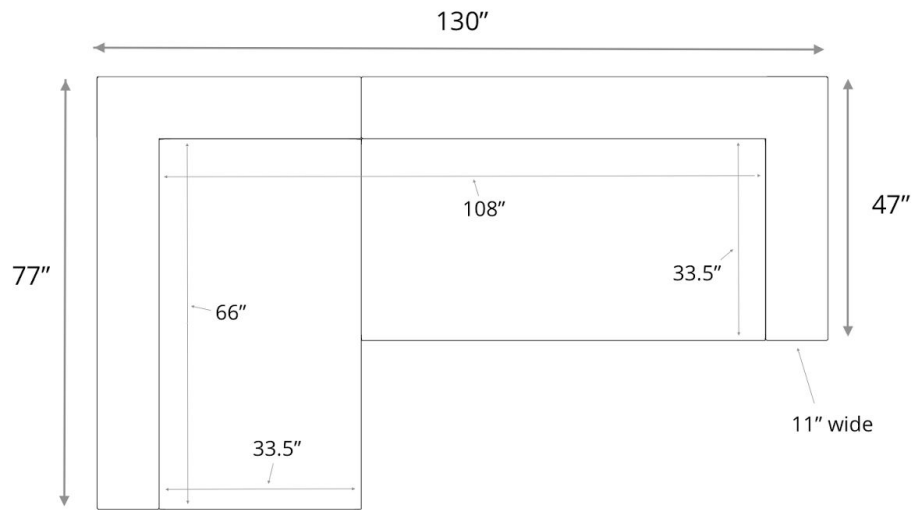

Size Option 1 - STUDIO DEPTH 41"

BONHAM | SOFA CHAISE SECTIONAL

Size Option 2 - STUDIO DEPTH 41"
BONHAM | SOFA CHAISE SECTIONAL

Size Option 3 - STUDIO DEPTH 41"
BONHAM | SOFA CHAISE SECTIONAL

Size Option 4 - STUDIO DEPTH 41"
BONHAM | SOFA CHAISE SECTIONAL

Size Option 5 - DEEP 47"
BONHAM | SOFA CHAISE SECTIONAL

Size Option 6 - DEEP 47"

BONHAM | SOFA CHAISE SECTIONAL

Size Option 7 - DEEP 47"

BONHAM | SOFA CHAISE SECTIONAL

Size Option 8 - DEEP 47"

BONHAM | SOFA CHAISE SECTIONAL

General Dimensions

BONHAM | COLLECTION