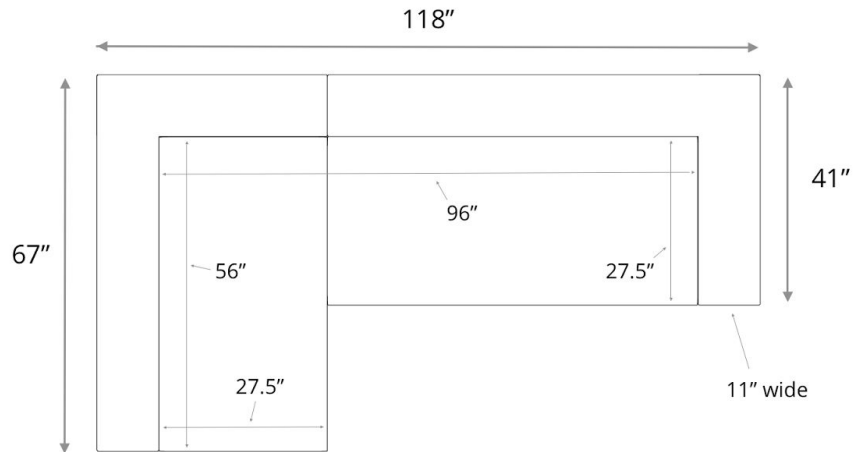

Size Option 1 - STUDIO DEPTH 41"

BONHAM | SOFA CHAISE SECTIONAL

Size Option 2 - STUDIO DEPTH 41"
BONHAM | SOFA CHAISE SECTIONAL

Size Option 3 - STUDIO DEPTH 41"
BONHAM | SOFA CHAISE SECTIONAL

Size Option 4 - STUDIO DEPTH 41"
BONHAM | SOFA CHAISE SECTIONAL

Size Option 5 - DEEP 47"
BONHAM | SOFA CHAISE SECTIONAL

Size Option 6 - DEEP 47"

BONHAM | SOFA CHAISE SECTIONAL

Size Option 7 - DEEP 47"

BONHAM | SOFA CHAISE SECTIONAL

Size Option 8 - DEEP 47"

BONHAM | SOFA CHAISE SECTIONAL

General Dimensions

BONHAM | COLLECTION