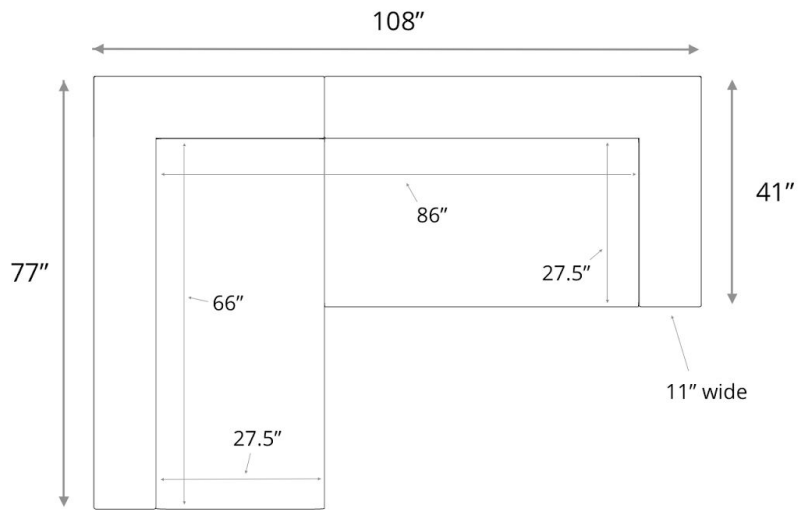

Size Option 1 - STUDIO DEPTH 41"

BONHAM | SOFA CHAISE SECTIONAL

Size Option 2 - STUDIO DEPTH 41"
BONHAM | SOFA CHAISE SECTIONAL

Size Option 3 - STUDIO DEPTH 41"
BONHAM | SOFA CHAISE SECTIONAL

Size Option 4 - STUDIO DEPTH 41"
BONHAM | SOFA CHAISE SECTIONAL

Size Option 5 - DEEP 47"
BONHAM | SOFA CHAISE SECTIONAL

Size Option 6 - DEEP 47"

BONHAM | SOFA CHAISE SECTIONAL

Size Option 7 - DEEP 47"

BONHAM | SOFA CHAISE SECTIONAL

Size Option 8 - DEEP 47"

BONHAM | SOFA CHAISE SECTIONAL

General Dimensions

BONHAM | COLLECTION