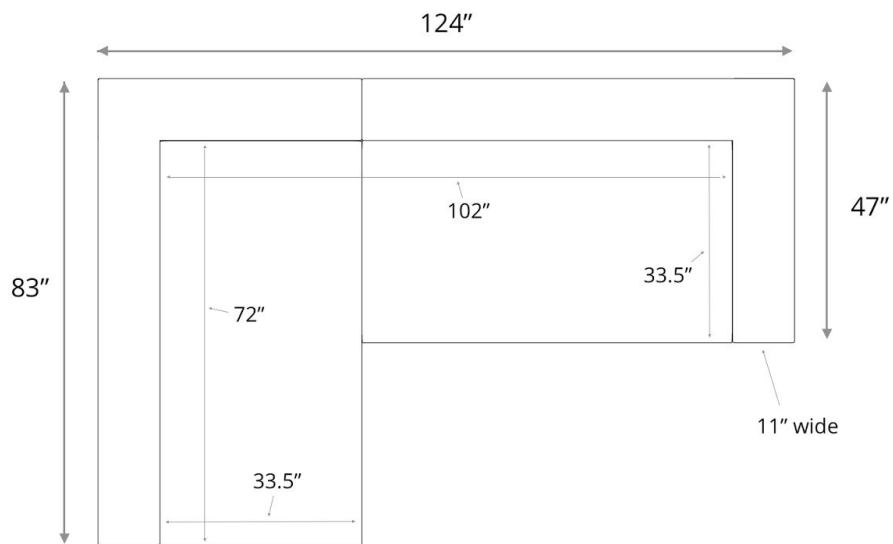

Size Option 1 - STUDIO DEPTH 41"

BONHAM | SOFA CHAISE SECTIONAL

Size Option 2 - STUDIO DEPTH 41"
BONHAM | SOFA CHAISE SECTIONAL

Size Option 3 - STUDIO DEPTH 41"
BONHAM | SOFA CHAISE SECTIONAL

Size Option 4 - STUDIO DEPTH 41"
BONHAM | SOFA CHAISE SECTIONAL

Size Option 5 - DEEP 47"
BONHAM | SOFA CHAISE SECTIONAL

Size Option 6 - DEEP 47"

BONHAM | SOFA CHAISE SECTIONAL

Size Option 7 - DEEP 47"

BONHAM | SOFA CHAISE SECTIONAL

Size Option 8 - DEEP 47"

BONHAM | SOFA CHAISE SECTIONAL

General Dimensions

BONHAM | COLLECTION