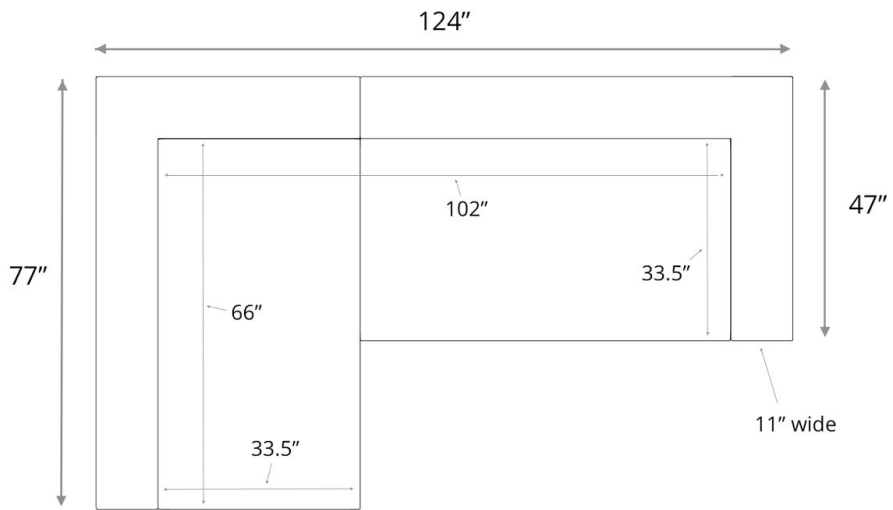

Size Option 1 - STUDIO DEPTH 41"

BONHAM | SOFA CHAISE SECTIONAL

Size Option 2 - STUDIO DEPTH 41"
BONHAM | SOFA CHAISE SECTIONAL

Size Option 3 - STUDIO DEPTH 41"
BONHAM | SOFA CHAISE SECTIONAL

Size Option 4 - STUDIO DEPTH 41"
BONHAM | SOFA CHAISE SECTIONAL

Size Option 5 - DEEP 47"
BONHAM | SOFA CHAISE SECTIONAL

Size Option 6 - DEEP 47"

BONHAM | SOFA CHAISE SECTIONAL

Size Option 7 - DEEP 47"

BONHAM | SOFA CHAISE SECTIONAL

Size Option 8 - DEEP 47"

BONHAM | SOFA CHAISE SECTIONAL

General Dimensions

BONHAM | COLLECTION