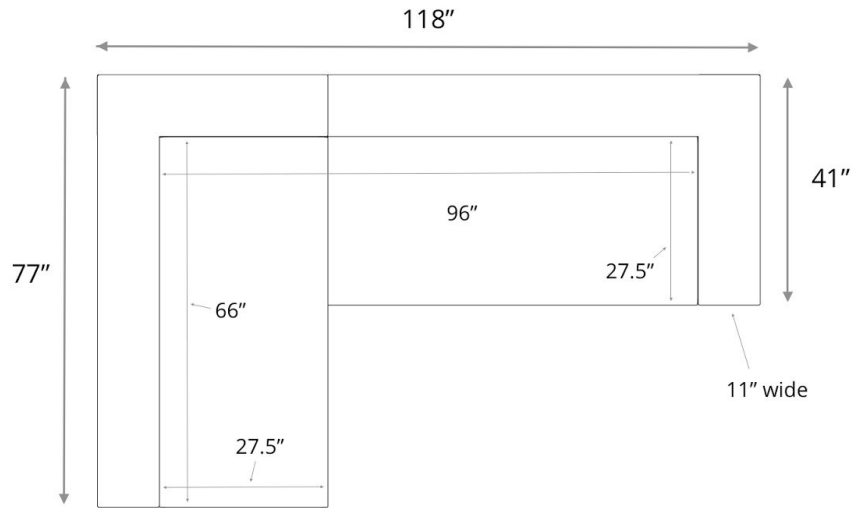

Size Option 1 - STUDIO DEPTH 41"

BONHAM | SOFA CHAISE SECTIONAL

Size Option 2 - STUDIO DEPTH 41"
BONHAM | SOFA CHAISE SECTIONAL

Size Option 3 - STUDIO DEPTH 41"
BONHAM | SOFA CHAISE SECTIONAL

Size Option 4 - STUDIO DEPTH 41"
BONHAM | SOFA CHAISE SECTIONAL

Size Option 5 - DEEP 47"
BONHAM | SOFA CHAISE SECTIONAL

Size Option 6 - DEEP 47"

BONHAM | SOFA CHAISE SECTIONAL

Size Option 7 - DEEP 47"

BONHAM | SOFA CHAISE SECTIONAL

Size Option 8 - DEEP 47"

BONHAM | SOFA CHAISE SECTIONAL

General Dimensions

BONHAM | COLLECTION