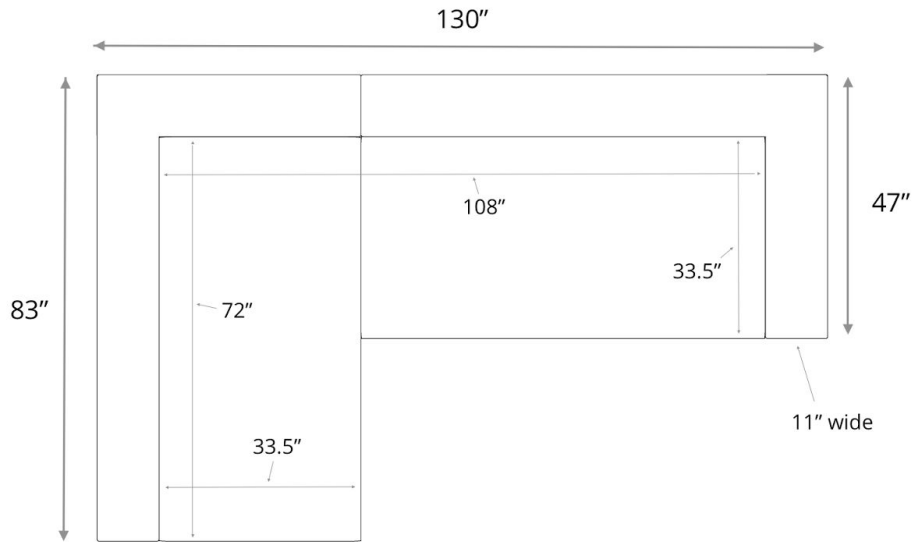

Size Option 1 - STUDIO DEPTH 41"

BONHAM | SOFA CHAISE SECTIONAL

Size Option 2 - STUDIO DEPTH 41"
BONHAM | SOFA CHAISE SECTIONAL

Size Option 3 - STUDIO DEPTH 41"
BONHAM | SOFA CHAISE SECTIONAL

Size Option 4 - STUDIO DEPTH 41"
BONHAM | SOFA CHAISE SECTIONAL

Size Option 5 - DEEP 47"
BONHAM | SOFA CHAISE SECTIONAL

Size Option 6 - DEEP 47"

BONHAM | SOFA CHAISE SECTIONAL

Size Option 7 - DEEP 47"

BONHAM | SOFA CHAISE SECTIONAL

Size Option 8 - DEEP 47"

BONHAM | SOFA CHAISE SECTIONAL

General Dimensions

BONHAM | COLLECTION