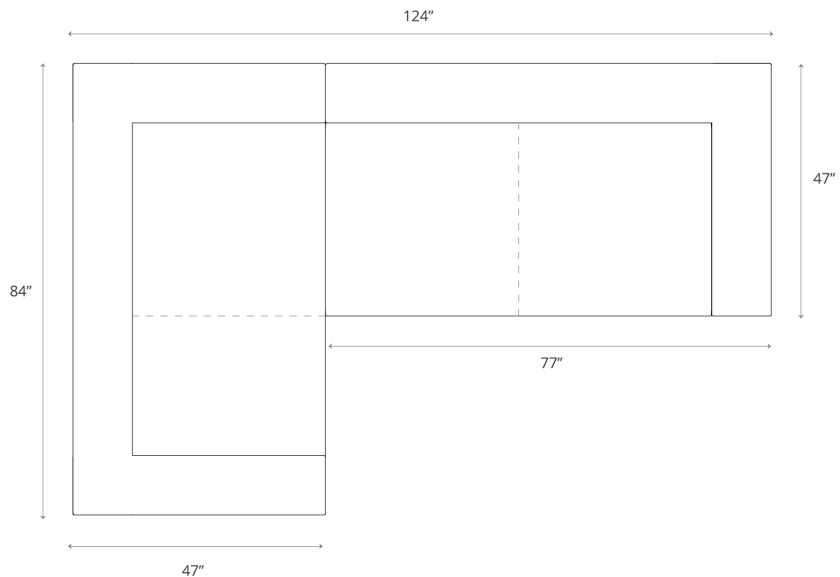

L Sectional Sofa - 41" Deep Version
BONHAM | SECTIONALS

L Sectional Sofa - 47" Deep Version
BONHAM | SECTIONALS

General Dimensions
BONHAM | COLLECTION